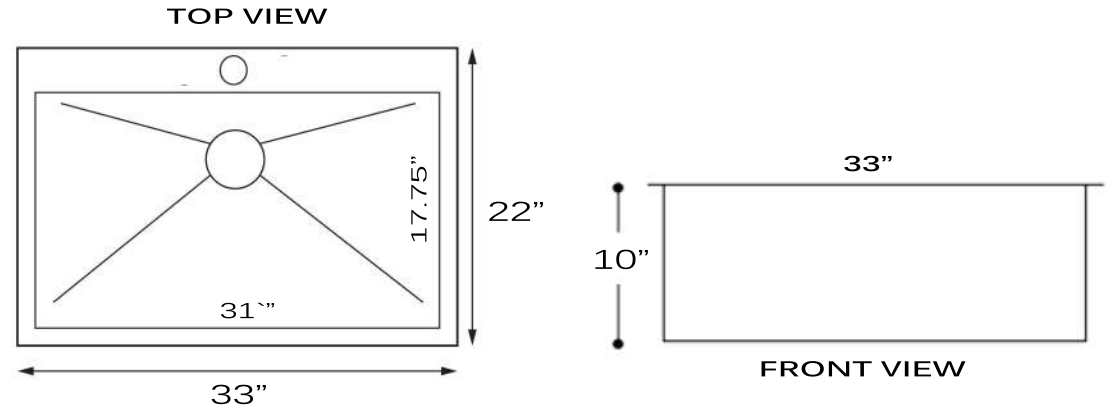

**Pro Series Collection**  
**Premium Stainless Steel**  
**Zero Radius Pro Topmount Kitchen Sink**

**MODEL:**  
**ZR3322-S-16**

\*Optional Grid Shown

Overall Dimensions	Large Bowl	Bowl Depth	Bottom Grid/s	Reverse Model
33" x 22"	31" x 17.75"	10"	BG-3017	NA

**FEATURES**

- Premium 304, 16 gauge Stainless Steel Kitchen Sink
- 10" Bowl Depth
- Brushed Satin Finish
- Limited Lifetime Manufacturers Warranty
- Insulated to Reduce Condensation
- Rubber Padding is Applied for Noise Reduction