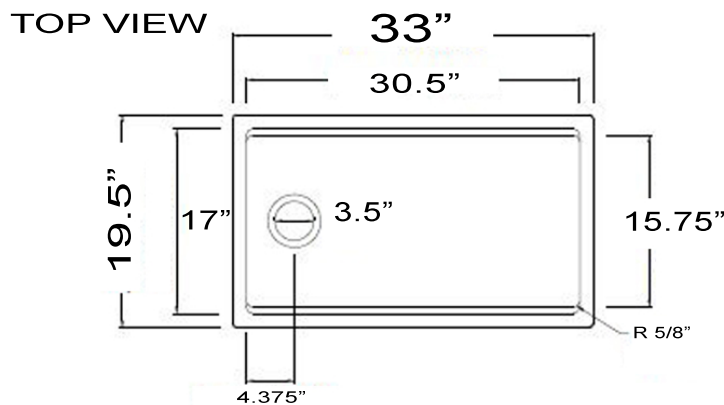

Cape Collection

Premium Genuine Fireclay Reversible 33-Inch Workstation Dualmount Kitchen Sink

model:

Wellfleet-PS3320W

Nantucket

S I N K S

www.NantucketSinksUSA.com
info@nantucketsinksusa.com

OVERALL DIMENSIONS	INTERIOR BOWL	BOWL DEPTH	HEIGHT	DRAIN OPENING
33" x 19.5" x 10"	30.5" X 17" Top 30.5" X 15.75" Base	9"	10"	3.5"

FEATURES:

- Drain & Cutting board included
- Built In ledge holds included cutting board
- Premium Fireclay Sink
- Exterior walls have slight 1/8" Taper
- Material is sound absorbing and stain-resistant
- Non-porous surface is hygienic and scratch resistant
- Nominal dimensions - may vary by .25"
- Due to sink thickness - may require an extended flange
- Dualmount design can be topmounted or undermounted