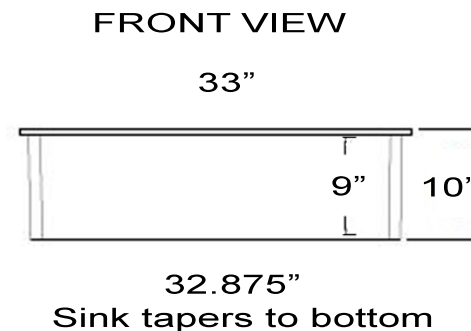

Cape Collection

Premium Genuine Fireclay Reversible 33-Inch Workstation Dualmount Kitchen Sink

model:

Wellfleet-PS3320W

Nantucket

S I N K S

www.NantucketSinksUSA.com
info@nantucketsinksusa.com

OVERALL DIMENSIONS	INTERIOR BOWL	BOWL DEPTH	HEIGHT	DRAIN OPENING
33" x 19.5" x 10"	30.5" X 17" Top 30.5" X 15.75" Base	9"	10"	3.5"

FEATURES:

- Drain & Cutting board included
- Built In ledge holds included cutting board
- Premium Fireclay Sink
- Exterior walls have slight 1/8" Taper
- Material is sound absorbing and stain-resistant
- Non-porous surface is hygienic and scratch resistant
- Nominal dimensions - may vary by .25"
- Due to sink thickness - may require an extended flange
- Dualmount design can be topmounted or undermounted