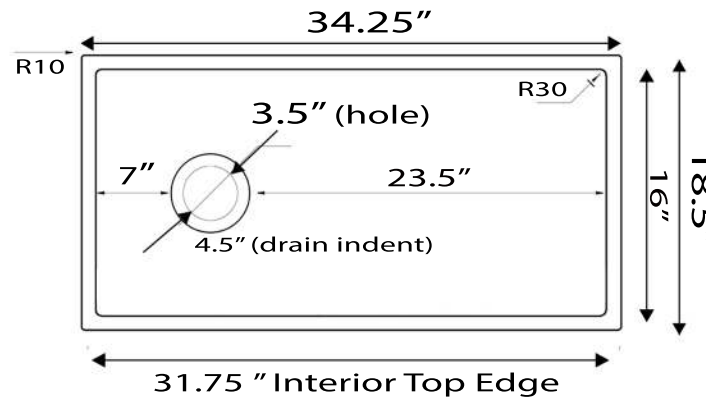

Cape Collection

Premium Fireclay Undermount Kitchen Sink

Nantucket

S I N K S

model:

Wellfleet-3419MatteBlack

www.NantucketSinksUSA.com
info@nantucketsinksusa.com

Overall Dimensions	Interior Bowl	Exterior Height	Bowl Depth	Drain Dimensions
34.25" x 18.5" x 10"	31.75" x 16" Top 30.5" x 14.5" Bottom	10"	8.875"	3.5" Opening

Please Be Advised

- (Nominal Dimensions*) Actual Dimensions may vary by 1/4"
- Template Not included- use sink as rough-in guide
- Installation Type: Undermount OR Drop-In
- Mounting hardware not included - Professional Installation Only

Overall Dimensions	Interior Bowl	Exterior Height	Bowl Depth	Drain Dimensions
34.25" x 18.5" x 10"	31.75" x 16" Top 30.5" x 14.5" Bottom	10"	8.875"	3.5" Opening

Please Be Advised

- (Nominal Dimensions*) Actual Dimensions may vary by 1/4"
- Template Not included- use sink as rough-in guide
- Installation Type: Undermount OR Drop-In
- Mounting hardware not included - Professional Installation Only