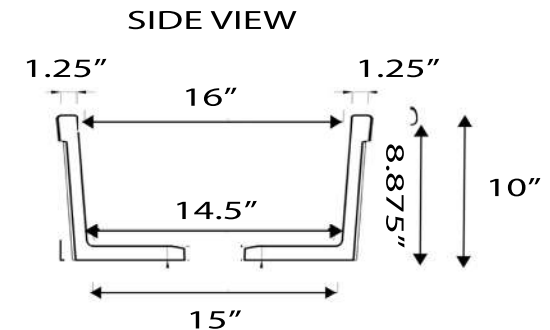

Cape Collection

Premium Fireclay Undermount Kitchen Sink

Nantucket

S I N K S

model:

Wellfleet-3419MatteBlack

www.NantucketSinksUSA.com
info@nantucketsinksusa.com

Overall Dimensions	Interior Bowl	Exterior Height	Bowl Depth	Drain Dimensions
34.25" x 18.5" x 10"	31.75" x 16" Top 30.5" x 14.5" Bottom	10"	8.875"	3.5" Opening

Please Be Advised

- (Nominal Dimensions*) Actual Dimensions may vary by 1/4"
- Template Not included- use sink as rough-in guide
- Installation Type: Undermount OR Drop-In
- Mounting hardware not included - Professional Installation Only

Overall Dimensions	Interior Bowl	Exterior Height	Bowl Depth	Drain Dimensions
34.25" x 18.5" x 10"	31.75" x 16" Top 30.5" x 14.5" Bottom	10"	8.875"	3.5" Opening

Please Be Advised

- (Nominal Dimensions*) Actual Dimensions may vary by 1/4"
- Template Not included- use sink as rough-in guide
- Installation Type: Undermount OR Drop-In
- Mounting hardware not included - Professional Installation Only