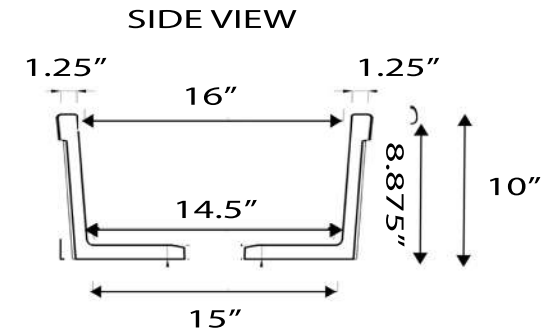

Cape Collection

Premium Fireclay Undermount Kitchen Sink

Nantucket

S I N K S

model:

Wellfleet-3419MatteBlack

www.NantucketSinksUSA.com
info@nantucketsinksusa.com

Overall Dimensions	Interior Bowl	Exterior Height	Bowl Depth	Drain Dimensions
34.25" x 18.5" x 10"	31.75" x 16" Top 30.5" x 14.5" Bottom	10"	8.875"	3.5" Opening

Please Be Advised

- (Nominal Dimensions*) Actual Dimensions may vary by 1/4"
- Template Not included- use sink as rough-in guide
- Installation Type: Undermount OR Drop-In
- Mounting hardware not included - Professional Installation Only

Overall Dimensions	Interior Bowl	Exterior Height	Bowl Depth	Drain Dimensions
34.25" x 18.5" x 10"	31.75" x 16" Top 30.5" x 14.5" Bottom	10"	8.875"	3.5" Opening

Please Be Advised

- (Nominal Dimensions*) Actual Dimensions may vary by 1/4"
- Template Not included- use sink as rough-in guide
- Installation Type: Undermount OR Drop-In
- Mounting hardware not included - Professional Installation Only