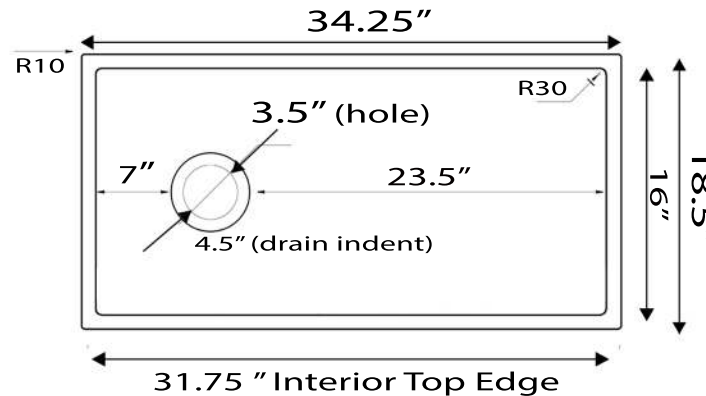

Cape Collection

Premium Fireclay Undermount Kitchen Sink

Nantucket

S I N K S

model:

Wellfleet-3419MatteBlack

www.NantucketSinksUSA.com
info@nantucketsinksusa.com

Overall Dimensions	Interior Bowl	Exterior Height	Bowl Depth	Drain Dimensions
34.25" x 18.5" x 10"	31.75" x 16" Top 30.5" x 14.5" Bottom	10"	8.875"	3.5" Opening

Please Be Advised

- (Nominal Dimensions*) Actual Dimensions may vary by 1/4"
- Template Not included- use sink as rough-in guide
- Installation Type: Undermount OR Drop-In
- Mounting hardware not included - Professional Installation Only

Overall Dimensions	Interior Bowl	Exterior Height	Bowl Depth	Drain Dimensions
34.25" x 18.5" x 10"	31.75" x 16" Top 30.5" x 14.5" Bottom	10"	8.875"	3.5" Opening

Please Be Advised

- (Nominal Dimensions*) Actual Dimensions may vary by 1/4"
- Template Not included- use sink as rough-in guide
- Installation Type: Undermount OR Drop-In
- Mounting hardware not included - Professional Installation Only