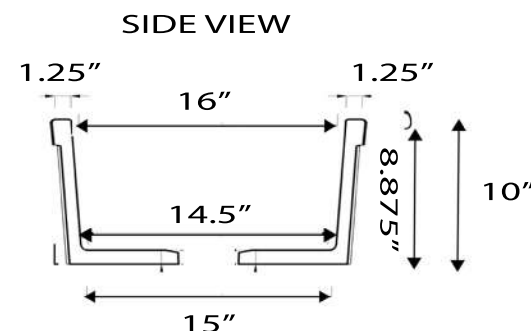

Overall Dimensions	Interior Bowl	Exterior Height	Bowl Depth	Drain Dimensions
34.25" x 18.5" x 10"	31.75" x 16" Top 30.5" x 14.5" Bottom	10"	8.875"	3.5" Opening

Please Be Advised

- (Nominal Dimensions*) Actual Dimensions may vary by 1/4"
- Template Not included- use sink as rough-in guide
- Installation Type: Undermount OR Drop-In
- Mounting hardware not included - Professional Installation Only