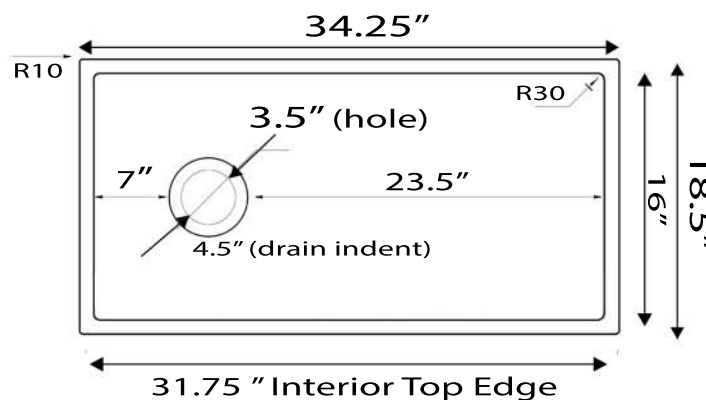

Overall Dimensions	Interior Bowl	Exterior Height	Bowl Depth	Drain Dimensions
34.25" x 18.5" x 10"	31.75" x 16" Top 30.5" x 14.5" Bottom	10"	8.875"	3.5" Opening

Please Be Advised

- (Nominal Dimensions*) Actual Dimensions may vary by 1/4"
- Template Not included- use sink as rough-in guide
- Installation Type: Undermount OR Drop-In
- Mounting hardware not included - Professional Installation Only