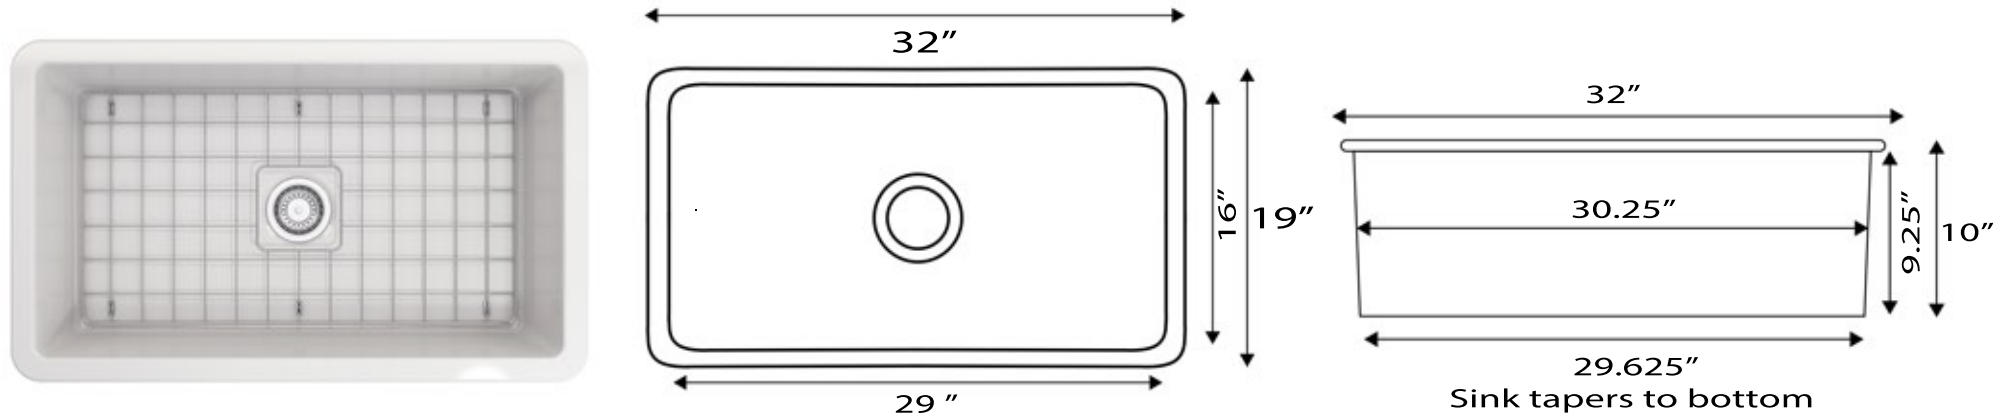

Cape Collection
Premium Fireclay Dualmount Kitchen Sink

MODEL:
Wellfleet-3218W

Overall Dimensions	Interior Bowl	Compatible Grid	Bowl Depth	Drain Dimensions
32" x 19" x 10"	29" X 16" Top of bowl	Included	9.25"	3.5" Opening

Please Be Advised

- (Nominal Dimensions*) Actual Dimensions may vary by 1/4"
- Template Not included
- Installation Type: Undermount
- Mounting hardware not included - Professional Installation Only

FEATURES

- Premium Fireclay Sink
- Bottom Grid and Drain included with sink
- Dualmount - finished top edge, may be undermounted or topmounted
- Limited Warranty

PROJECT/ NAME:

ARCHITECT/CONTRACTOR:

MODEL:

JOB NOTES: