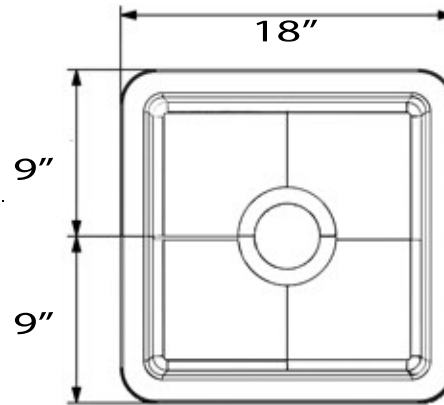

Cape Collection  
Premium Fireclay Dualmount Kitchen Sink

MODEL:  
**Wellfleet-1818W**

Sink tapers to bottom

Overall Dimensions	Interior Bowl	Compatible Grid	Bowl Depth	Drain Dimensions
18" x 18" x 9"	15" x 15" Top of bowl	Included	8.25"	3.5" Opening

Please Be Advised

- (Nominal Dimensions\*) Actual Dimensions may vary by 1/4"
- Template Not included
- Installation Type: Dualmount/ Topmount or Undermount
- Mounting hardware not included - Professional Installation Only