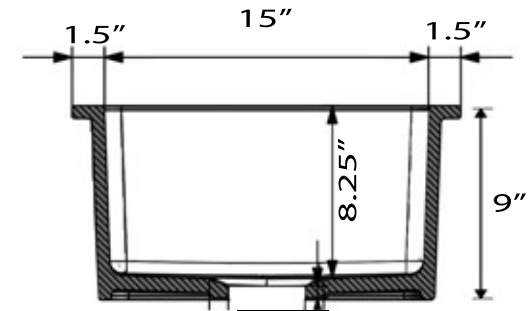

Cape Collection  
Premium Fireclay Dualmount Kitchen Sink

MODEL:  
**Wellfleet-1818W**

Sink tapers to bottom

Overall Dimensions	Interior Bowl	Compatible Grid	Bowl Depth	Drain Dimensions
18" x 18" x 9"	15" x 15" Top of bowl	Included	8.25"	3.5" Opening

Please Be Advised

- (Nominal Dimensions\*) Actual Dimensions may vary by 1/4"
- Template Not included
- Installation Type: Dualmount/ Topmount or Undermount
- Mounting hardware not included - Professional Installation Only