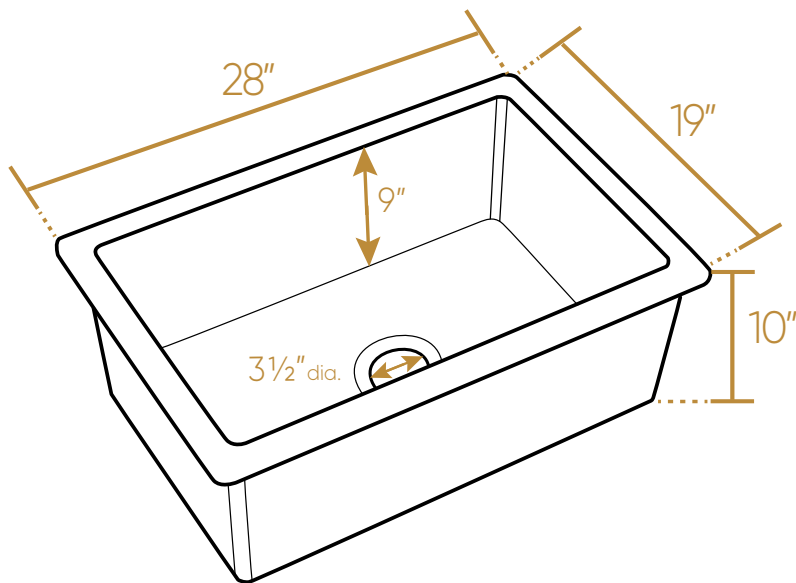

WHITEHAUS COLLECTION

WHUF2819

TOP

L x W x H

Overall Dimensions

28" x 19" x 10"

Inside Bowl Dimensions

25" x 16" x 9"

62 lbs.

As Whitehaus Collection Farmhaus Fireclay Sinks are individually handmade, sink sizes can vary and all dimensions are approximate. We strongly recommend that your sink be supplied to your cabinetmaker prior to the fabrication of your kitchen cabinets and countertops. Cutouts are not to be made until they are checked against your sink. Whitehaus Collection recommends the use of a protective grid in the bottom of the sink to avoid potential scuffing from heavy-duty cookware.