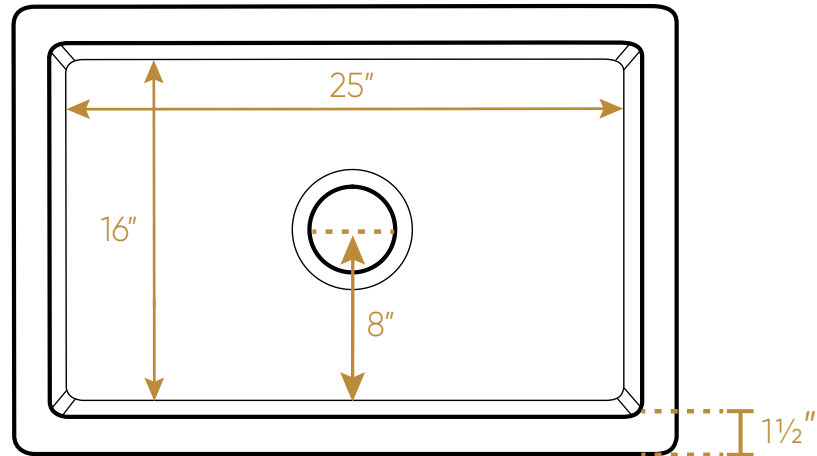

WHITEHAUS COLLECTION

WHUF2819

TOP

L x W x H

Overall Dimensions

28" x 19" x 10"

Inside Bowl Dimensions

25" x 16" x 9"

62 lbs.

As Whitehaus Collection Farmhaus Fireclay Sinks are individually handmade, sink sizes can vary and all dimensions are approximate. We strongly recommend that your sink be supplied to your cabinetmaker prior to the fabrication of your kitchen cabinets and countertops. Cutouts are not to be made until they are checked against your sink. Whitehaus Collection recommends the use of a protective grid in the bottom of the sink to avoid potential scuffing from heavy-duty cookware.