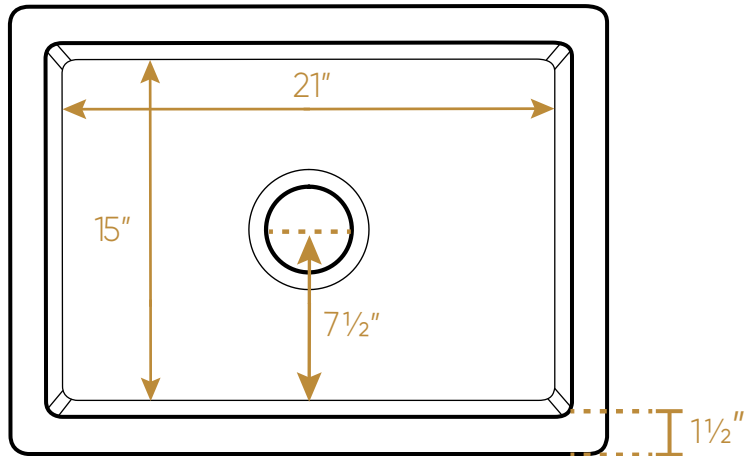

WHITEHAUS COLLECTION

WHUF2418

TOP

L x W x H

Overall Dimensions
24" x 18" x 10"

Inside Bowl Dimensions
21" x 15" x 9"

49 lbs.

As Whitehaus Collection Farmhaus Fireclay Sinks are individually handmade, sink sizes can vary and all dimensions are approximate. We strongly recommend that your sink be supplied to your cabinetmaker prior to the fabrication of your kitchen cabinets and countertops. Cutouts are not to be made until they are checked against your sink. Whitehaus Collection recommends the use of a protective grid in the bottom of the sink to avoid potential scuffing from heavy-duty cookware.