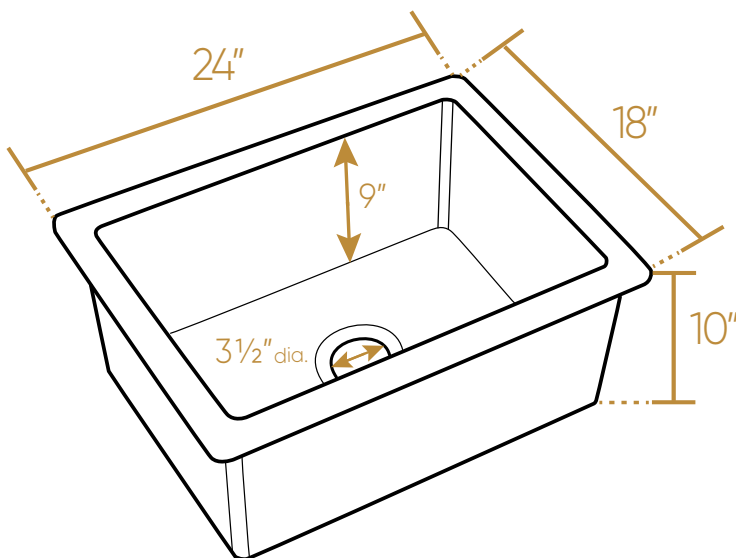

WHITEHAUS COLLECTION

WHUF2418

TOP

L x W x H

Overall Dimensions
24" x 18" x 10"

Inside Bowl Dimensions
21" x 15" x 9"

49 lbs.

As Whitehaus Collection Farmhaus Fireclay Sinks are individually handmade, sink sizes can vary and all dimensions are approximate. We strongly recommend that your sink be supplied to your cabinetmaker prior to the fabrication of your kitchen cabinets and countertops. Cutouts are not to be made until they are checked against your sink. Whitehaus Collection recommends the use of a protective grid in the bottom of the sink to avoid potential scuffing from heavy-duty cookware.