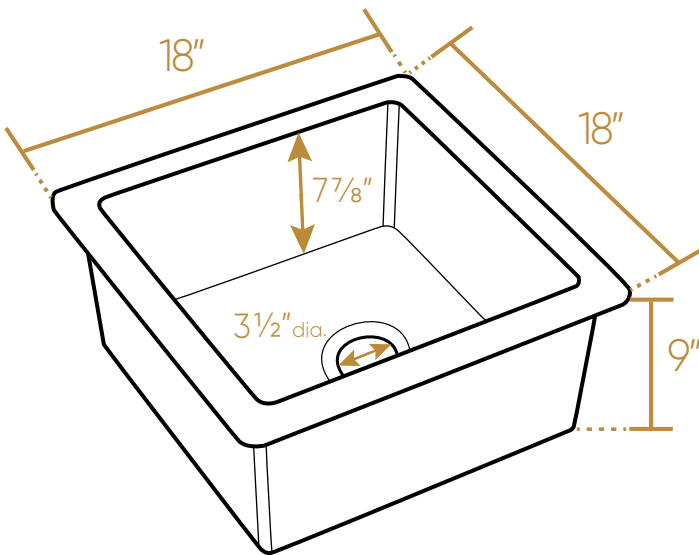

WHITEHAUS COLLECTION

WHUF1818

TOP

L x W x H

Overall Dimensions
18" x 18" x 9"

Inside Bowl Dimensions
15" x 15" x 7 7/8"

38 lbs.

As Whitehaus Collection Farmhaus Fireclay Sinks are individually handmade, sink sizes can vary and all dimensions are approximate. We strongly recommend that your sink be supplied to your cabinetmaker prior to the fabrication of your kitchen cabinets and countertops. Cutouts are not to be made until they are checked against your sink. Whitehaus Collection recommends the use of a protective grid in the bottom of the sink to avoid potential scuffing from heavy-duty cookware.