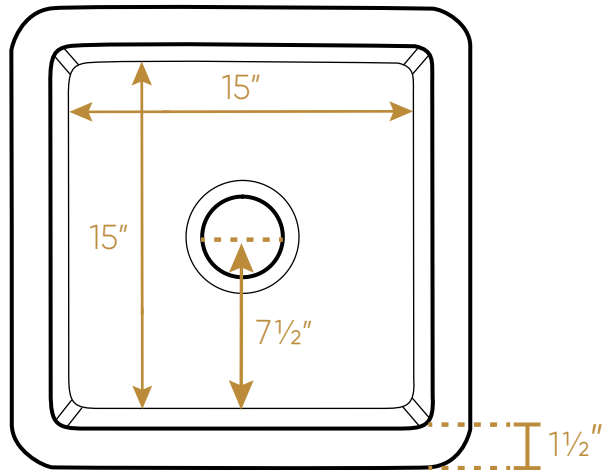

WHITEHAUS COLLECTION

WHUF1818

TOP

L x W x H

Overall Dimensions
18" x 18" x 9"

Inside Bowl Dimensions
15" x 15" x 7 7/8"

38 lbs.

As Whitehaus Collection Farmhaus Fireclay Sinks are individually handmade, sink sizes can vary and all dimensions are approximate. We strongly recommend that your sink be supplied to your cabinetmaker prior to the fabrication of your kitchen cabinets and countertops. Cutouts are not to be made until they are checked against your sink. Whitehaus Collection recommends the use of a protective grid in the bottom of the sink to avoid potential scuffing from heavy-duty cookware.