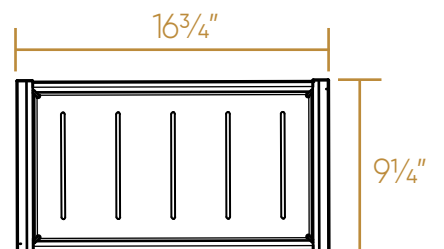

## WHSW4519

TOP

Two Cutting Boards  
Thickness: 3/4"

Two Protective Grids

ISOMETRIC

Rolling Mat

Colander

Dimensions: L x W x H

Overall: 45" x 19" x 10"  
Inside Bowl: 43" x 17" x 10"

54 lbs.

LIVE WITH STYLE!