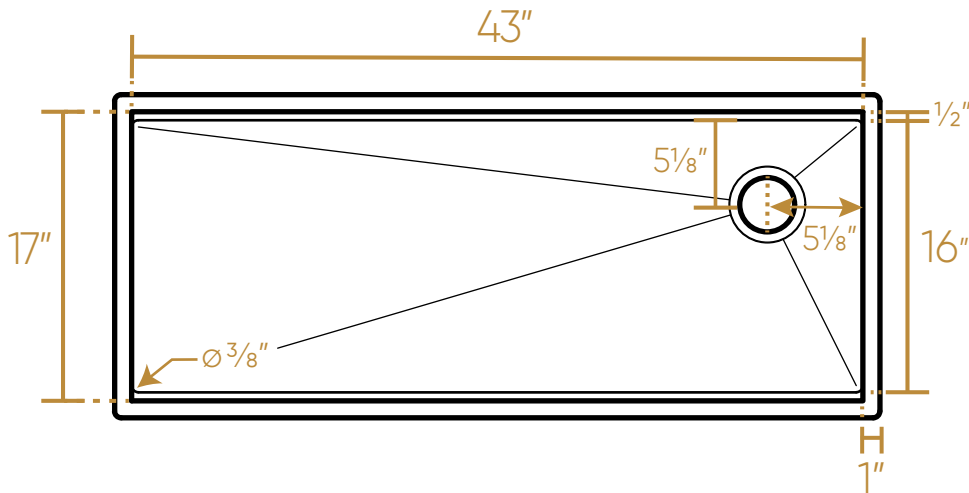

## WHSW4519

TOP

Two Cutting Boards  
Thickness: 3/4"

Two Protective Grids

ISOMETRIC

Rolling Mat

Colander

Dimensions: L x W x H

Overall: 45" x 19" x 10"  
Inside Bowl: 43" x 17" x 10"

54 lbs.

LIVE WITH STYLE!