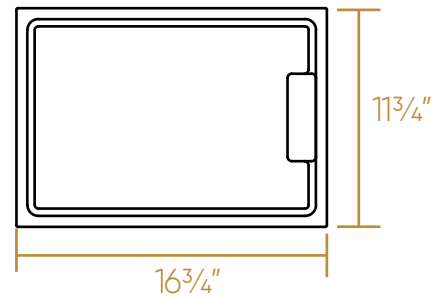

## WHSW4519

TOP

Two Cutting Boards  
Thickness: 3/4"

Two Protective Grids

ISOMETRIC

Rolling Mat

Colander

Dimensions: L x W x H

Overall: 45" x 19" x 10"  
Inside Bowl: 43" x 17" x 10"

54 lbs.

LIVE WITH STYLE!