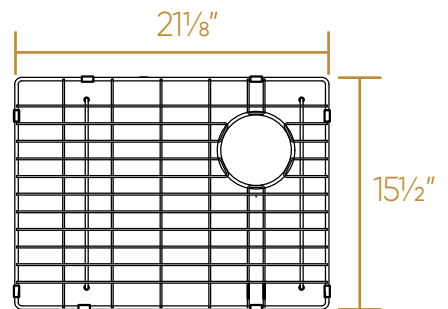

## WHSW4519

TOP

Two Cutting Boards  
Thickness: 3/4"

Two Protective Grids

ISOMETRIC

Rolling Mat

Colander

Dimensions: L x W x H

Overall: 45" x 19" x 10"  
Inside Bowl: 43" x 17" x 10"

54 lbs.

LIVE WITH STYLE!