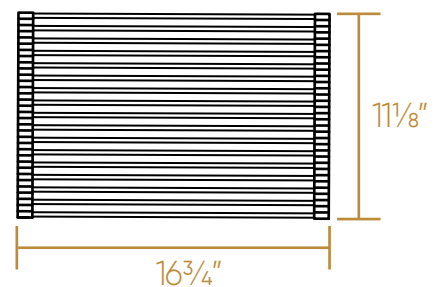

## WHSW4519

TOP

Two Cutting Boards  
Thickness: 3/4"

Two Protective Grids

ISOMETRIC

Rolling Mat

Colander

Dimensions: L x W x H

Overall: 45" x 19" x 10"  
Inside Bowl: 43" x 17" x 10"

54 lbs.

LIVE WITH STYLE!