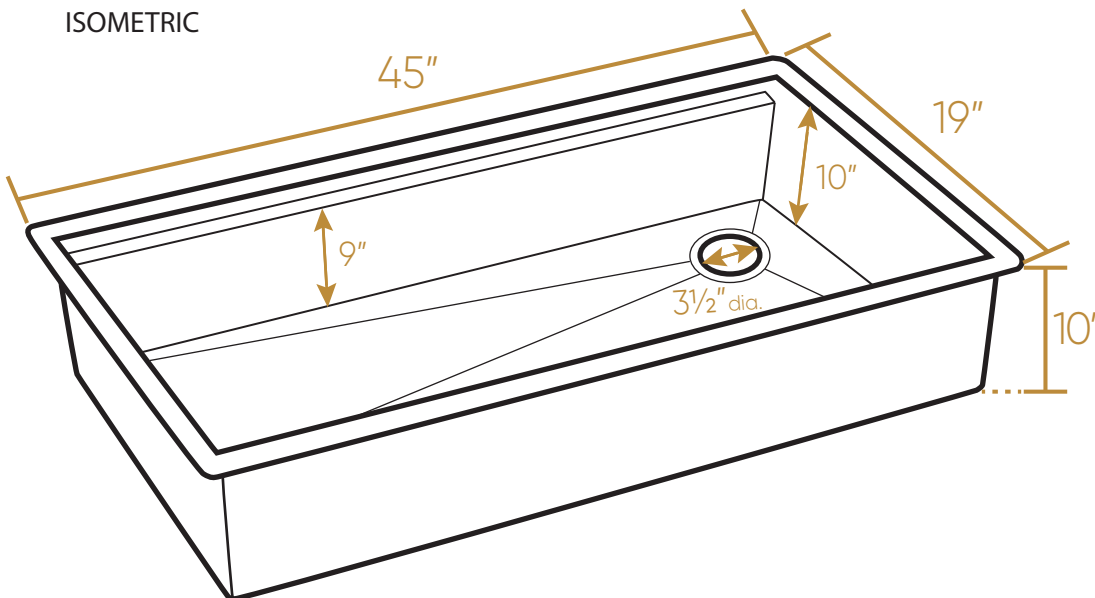

## WHSW4519

TOP

Two Cutting Boards  
Thickness: 3/4"

Two Protective Grids

ISOMETRIC

Rolling Mat

Colander

Dimensions: L x W x H

Overall: 45" x 19" x 10"  
Inside Bowl: 43" x 17" x 10"

54 lbs.

LIVE WITH STYLE!