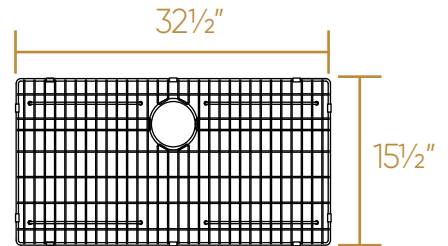

## WHSW3619

TOP

Two Cutting Boards  
Thickness: 3/4"

Protective Grid

ISOMETRIC

Rolling Mat

Colander

Dimensions: L x W x H

Overall: 36" x 19" x 10"  
Inside Bowl: 34" x 17" x 10"

48 lbs.

LIVE WITH STYLE!