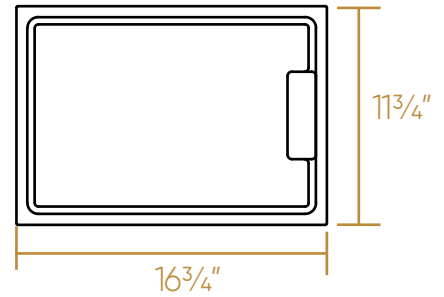

## WHSW3619

TOP

Two Cutting Boards  
Thickness: 3/4"

Protective Grid

ISOMETRIC

Rolling Mat

Colander

Dimensions: L x W x H

Overall: 36" x 19" x 10"  
Inside Bowl: 34" x 17" x 10"

48 lbs.

LIVE WITH STYLE!