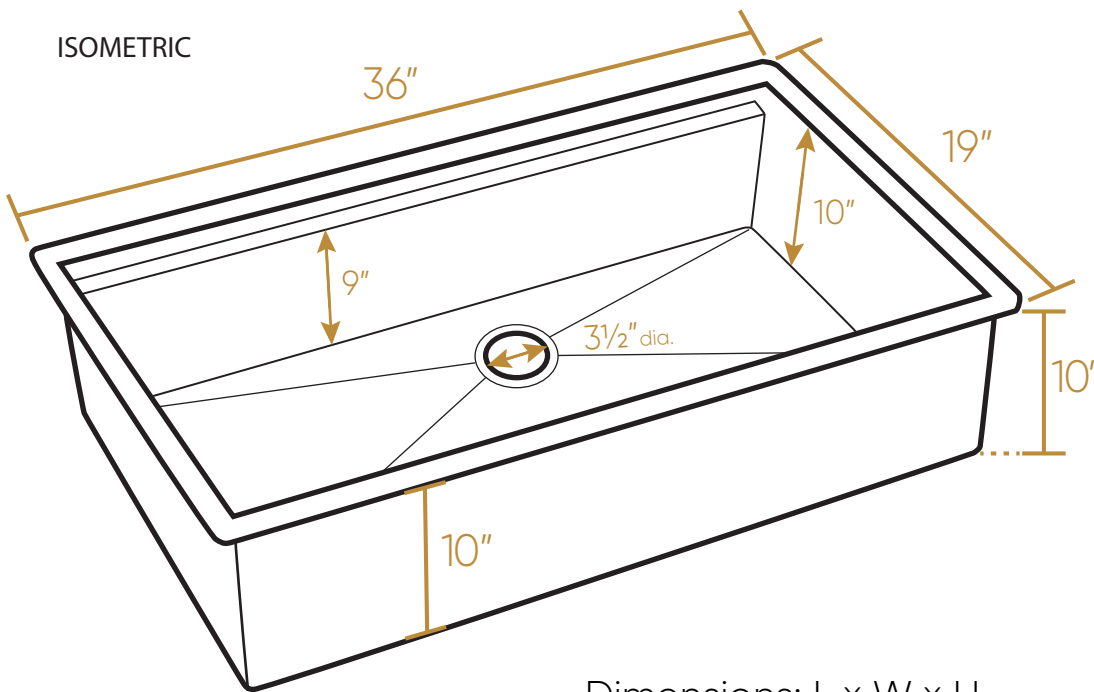

## WHSW3619

TOP

Two Cutting Boards  
Thickness: 3/4"

Protective Grid

ISOMETRIC

Rolling Mat

Colander

Dimensions: L x W x H

Overall: 36" x 19" x 10"  
Inside Bowl: 34" x 17" x 10"

48 lbs.

LIVE WITH STYLE!