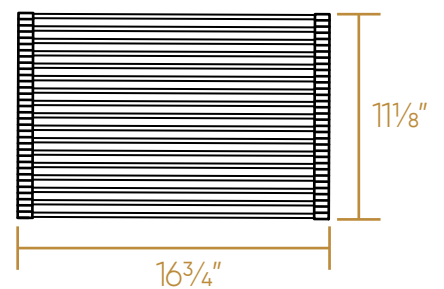

## WHSW3619

TOP

Two Cutting Boards  
Thickness: 3/4"

Protective Grid

ISOMETRIC

Rolling Mat

Colander

Dimensions: L x W x H

Overall: 36" x 19" x 10"  
Inside Bowl: 34" x 17" x 10"

48 lbs.

LIVE WITH STYLE!