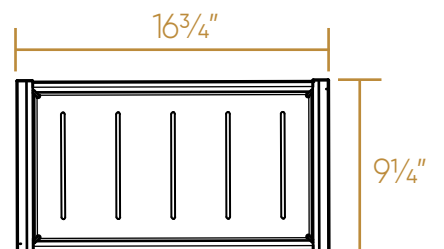

## WHSW3619

TOP

Two Cutting Boards  
Thickness: 3/4"

Protective Grid

ISOMETRIC

Rolling Mat

Colander

Dimensions: L x W x H

Overall: 36" x 19" x 10"  
Inside Bowl: 34" x 17" x 10"

48 lbs.

LIVE WITH STYLE!