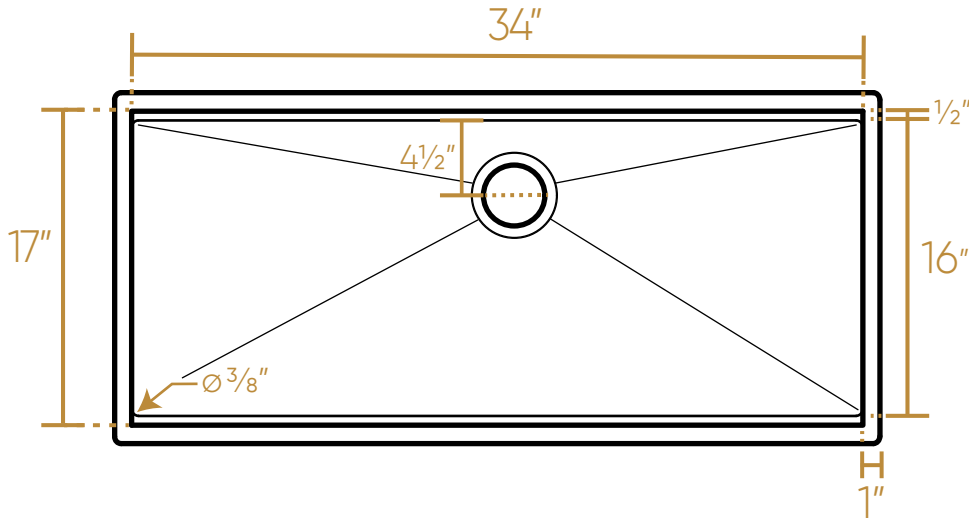

## WHSW3619

TOP

Two Cutting Boards  
Thickness: 3/4"

Protective Grid

ISOMETRIC

Rolling Mat

Colander

Dimensions: L x W x H

Overall: 36" x 19" x 10"  
Inside Bowl: 34" x 17" x 10"

48 lbs.

LIVE WITH STYLE!