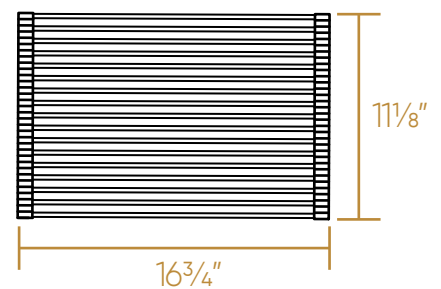

WHITEHAUS COLLECTION

WHSW3319

TOP

ISOMETRIC

Dimensions: L x W x H

Overall: 33" x 19" x 10"

Inside Bowl: 31" x 17" x 10"

45 lbs.

LIVE WITH STYLE!

Two Cutting Boards
Thickness: 3/4"

Protective Grid

Rolling Mat

Colander