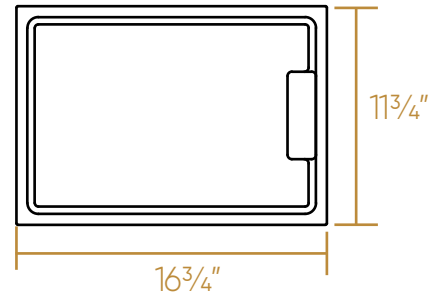

WHITEHAUS COLLECTION

WHSW3319

TOP

ISOMETRIC

Dimensions: L x W x H

Overall: 33" x 19" x 10"

Inside Bowl: 31" x 17" x 10"

45 lbs.

LIVE WITH STYLE!

Two Cutting Boards
Thickness: 3/4"

Protective Grid

Rolling Mat

Colander