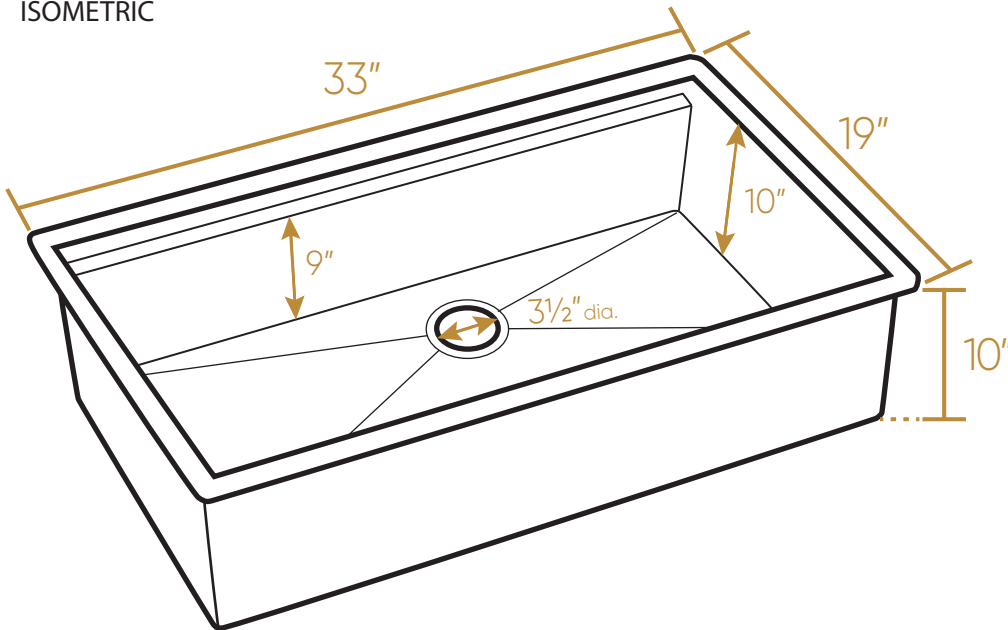

WHITEHAUS COLLECTION

WHSW3319

TOP

ISOMETRIC

Dimensions: L x W x H

Overall: 33" x 19" x 10"

Inside Bowl: 31" x 17" x 10"

45 lbs.

LIVE WITH STYLE!

Two Cutting Boards
Thickness: 3/4"

Protective Grid

Rolling Mat

Colander