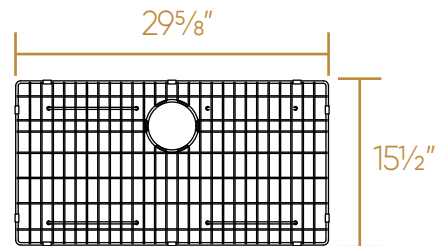

WHITEHAUS COLLECTION

WHSW3319

TOP

ISOMETRIC

Dimensions: L x W x H

Overall: 33" x 19" x 10"

Inside Bowl: 31" x 17" x 10"

45 lbs.

LIVE WITH STYLE!

Two Cutting Boards
Thickness: 3/4"

Protective Grid

Rolling Mat

Colander