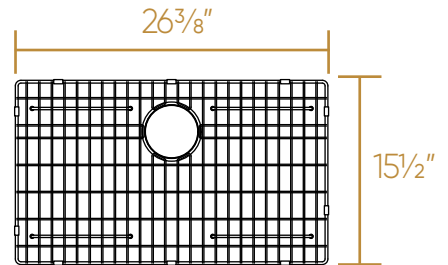

WHITEHAUS COLLECTION

WHSW3019

TOP

Two Cutting Boards
Thickness: 3/4"

Protective Grid

Rolling Mat

Colander

ISOMETRIC

Dimensions: L x W x H

Overall: 30" x 19" x 10"
Inside Bowl: 28" x 17" x 10"

42 lbs.

LIVE WITH STYLE!