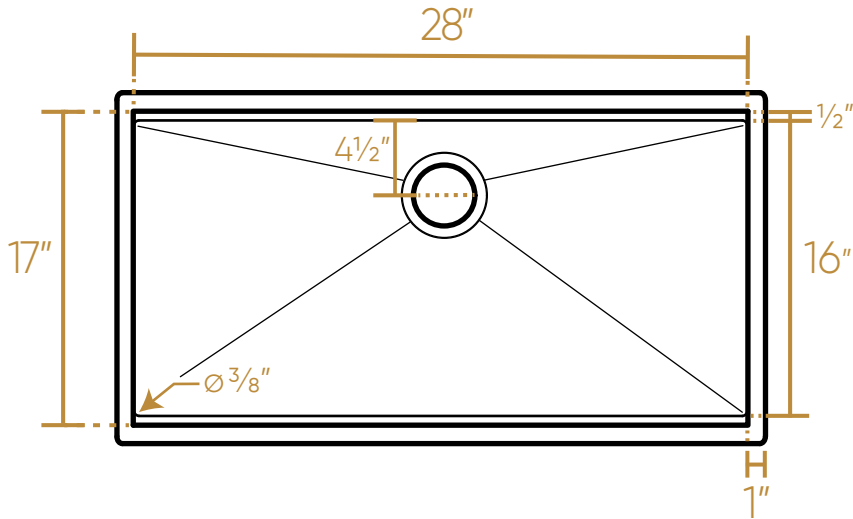

WHITEHAUS COLLECTION

WHSW3019

TOP

Two Cutting Boards
Thickness: 3/4"

Protective Grid

Rolling Mat

Colander

ISOMETRIC

Dimensions: L x W x H

Overall: 30" x 19" x 10"
Inside Bowl: 28" x 17" x 10"

42 lbs.

LIVE WITH STYLE!