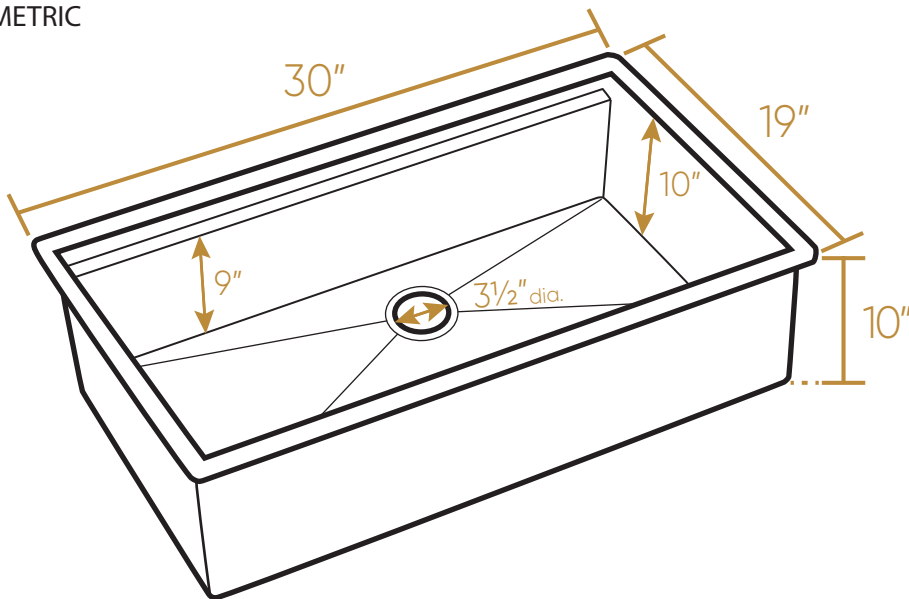

WHITEHAUS COLLECTION

WHSW3019

TOP

Two Cutting Boards
Thickness: 3/4"

Protective Grid

Rolling Mat

Colander

ISOMETRIC

Dimensions: L x W x H

Overall: 30" x 19" x 10"
Inside Bowl: 28" x 17" x 10"

42 lbs.

LIVE WITH STYLE!