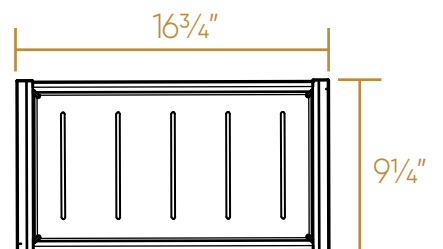

WHITEHAUS COLLECTION

WHSW3019

TOP

Two Cutting Boards
Thickness: 3/4"

Protective Grid

Rolling Mat

Colander

ISOMETRIC

Dimensions: L x W x H

Overall: 30" x 19" x 10"
Inside Bowl: 28" x 17" x 10"

42 lbs.

LIVE WITH STYLE!