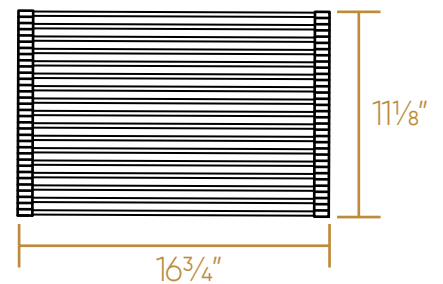

WHITEHAUS COLLECTION

WHSW3019

TOP

Two Cutting Boards
Thickness: 3/4"

Protective Grid

Rolling Mat

Colander

ISOMETRIC

Dimensions: L x W x H

Overall: 30" x 19" x 10"
Inside Bowl: 28" x 17" x 10"

42 lbs.

LIVE WITH STYLE!