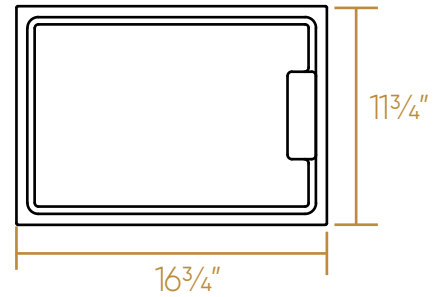

WHITEHAUS COLLECTION

WHSW3019

TOP

Two Cutting Boards
Thickness: 3/4"

Protective Grid

Rolling Mat

Colander

ISOMETRIC

Dimensions: L x W x H

Overall: 30" x 19" x 10"
Inside Bowl: 28" x 17" x 10"

42 lbs.

LIVE WITH STYLE!