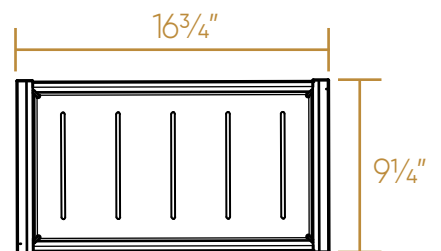

WHITEHAUS COLLECTION

WHSW2719

TOP

Two Cutting Boards
Thickness: 3/4"

Protective Grid

ISOMETRIC

Rolling Mat

Colander

Dimensions: L x W x H

Overall: 27" x 19" x 10"
Inside Bowl: 25" x 17" x 10"

37 lbs.

LIVE WITH STYLE!