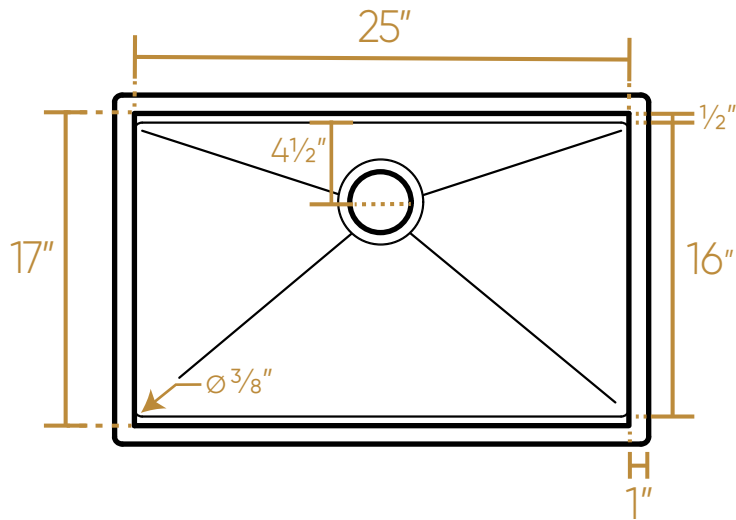

WHITEHAUS COLLECTION

WHSW2719

TOP

Two Cutting Boards
Thickness: 3/4"

Protective Grid

ISOMETRIC

Rolling Mat

Colander

Dimensions: L x W x H

Overall: 27" x 19" x 10"
Inside Bowl: 25" x 17" x 10"

37 lbs.

LIVE WITH STYLE!