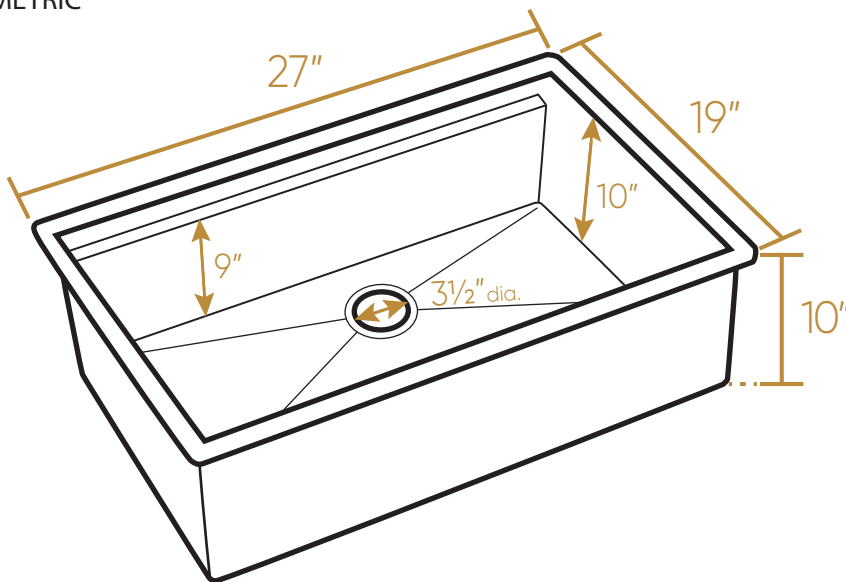

WHITEHAUS COLLECTION

WHSW2719

TOP

Two Cutting Boards
Thickness: 3/4"

Protective Grid

ISOMETRIC

Rolling Mat

Colander

Dimensions: L x W x H

Overall: 27" x 19" x 10"
Inside Bowl: 25" x 17" x 10"

37 lbs.

LIVE WITH STYLE!