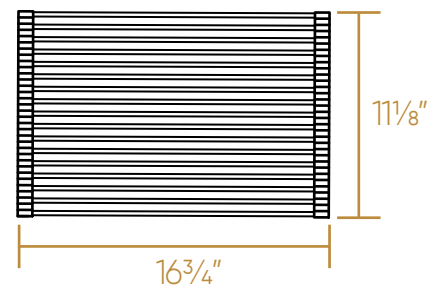

WHITEHAUS COLLECTION

WHSW2719

TOP

Two Cutting Boards
Thickness: 3/4"

Protective Grid

ISOMETRIC

Rolling Mat

Colander

Dimensions: L x W x H

Overall: 27" x 19" x 10"
Inside Bowl: 25" x 17" x 10"

37 lbs.

LIVE WITH STYLE!