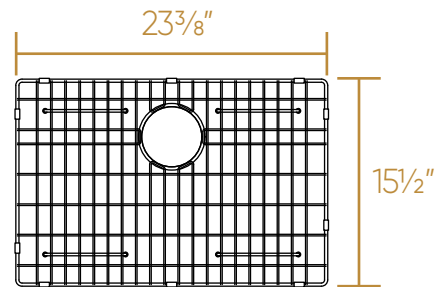

WHITEHAUS COLLECTION

WHSW2719

TOP

Two Cutting Boards
Thickness: 3/4"

Protective Grid

ISOMETRIC

Rolling Mat

Colander

Dimensions: L x W x H

Overall: 27" x 19" x 10"
Inside Bowl: 25" x 17" x 10"

37 lbs.

LIVE WITH STYLE!