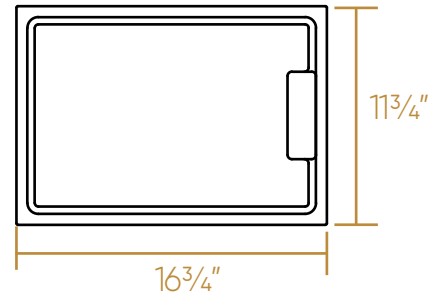

WHITEHAUS COLLECTION

WHSW2719

TOP

Two Cutting Boards
Thickness: 3/4"

Protective Grid

ISOMETRIC

Rolling Mat

Colander

Dimensions: L x W x H

Overall: 27" x 19" x 10"
Inside Bowl: 25" x 17" x 10"

37 lbs.

LIVE WITH STYLE!