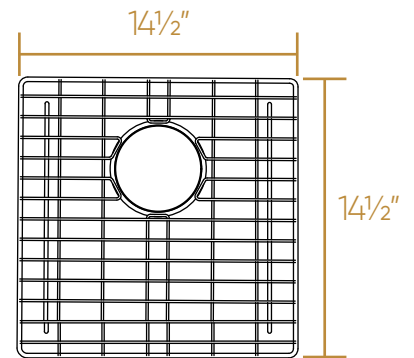

## WHSW1818

TOP

Cutting Board  
Thickness: 3/4"

ISOMETRIC

Protective Grid

Dimensions: L x W x H

Overall: 18" x 18" x 10"

Inside Bowl: 16" x 16" x 10"

24 lbs.

LIVE WITH STYLE!