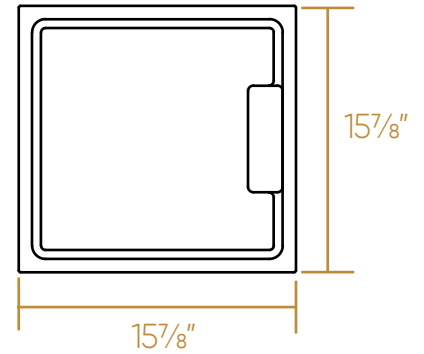

## WHSW1818

TOP

Cutting Board  
Thickness: 3/4"

ISOMETRIC

Protective Grid

Dimensions: L x W x H

Overall: 18" x 18" x 10"

Inside Bowl: 16" x 16" x 10"

24 lbs.

LIVE WITH STYLE!