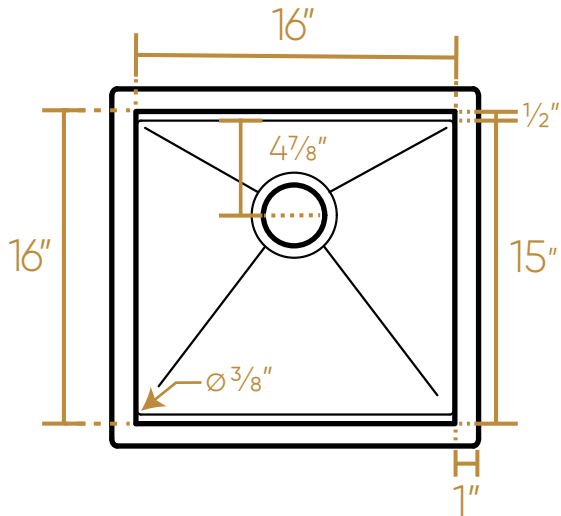

## WHSW1818

TOP

Cutting Board  
Thickness: 3/4"

ISOMETRIC

Protective Grid

Dimensions: L x W x H

Overall: 18" x 18" x 10"

Inside Bowl: 16" x 16" x 10"

24 lbs.

LIVE WITH STYLE!