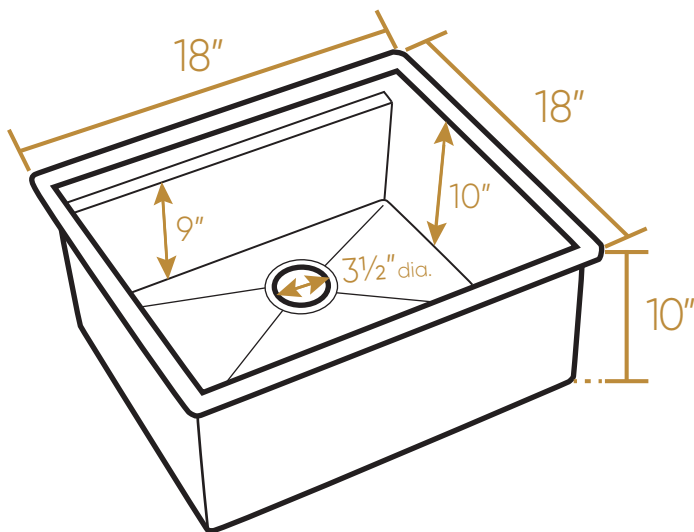

## WHSW1818

TOP

Cutting Board  
Thickness: 3/4"

ISOMETRIC

Protective Grid

Dimensions: L x W x H

Overall: 18" x 18" x 10"

Inside Bowl: 16" x 16" x 10"

24 lbs.

LIVE WITH STYLE!