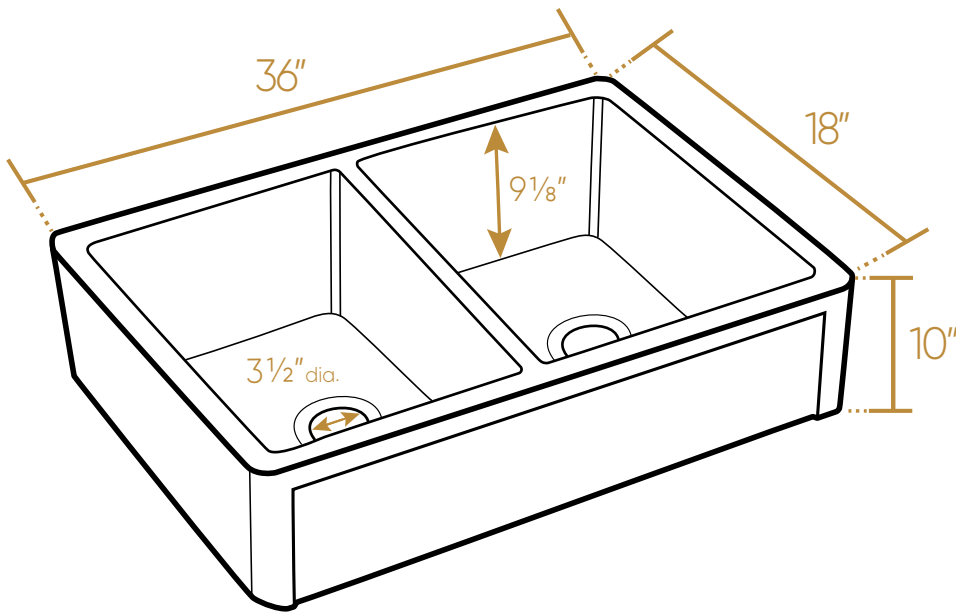

WHITEHAUS COLLECTION

WHRPDB3618-W

TOP

L x W x H
Overall Dimensions $36" \times 18" \times 10"$
Inside Bowl Dimensions $16\frac{7}{8}" \times 16\frac{1}{4}" \times 9\frac{1}{8}"$
114 lbs.

As Whitehaus Collection Farmhaus Fireclay Sinks are individually handmade, sink sizes can vary and all dimensions are approximate. We strongly recommend that your sink be supplied to your cabinetmaker prior to the fabrication of your kitchen cabinets and countertops. Cutouts are not to be made until they are checked against your sink. Whitehaus Collection recommends the use of a protective grid in the bottom of the sink to avoid potential scuffing from heavy-duty cookware.