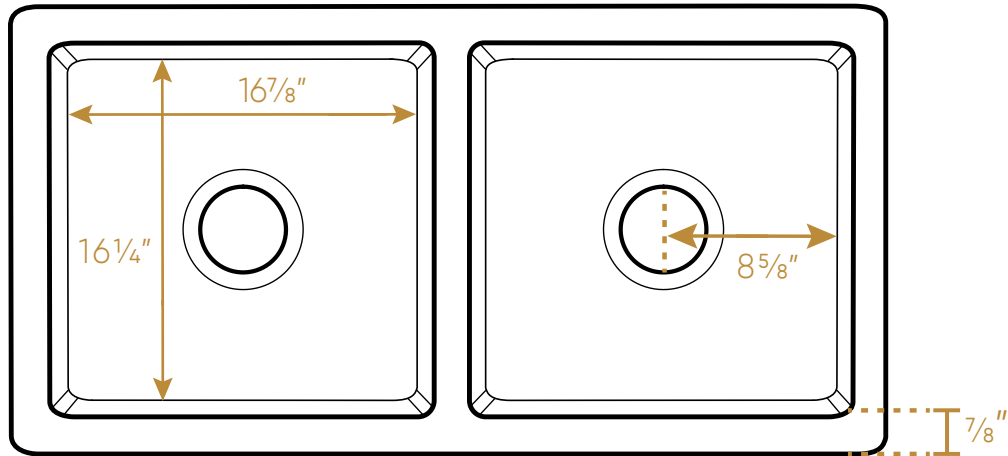

WHITEHAUS COLLECTION

WHRPDB3618-W

TOP

L x W x H
Overall Dimensions $36" \times 18" \times 10"$
Inside Bowl Dimensions $16\frac{7}{8}" \times 16\frac{1}{4}" \times 9\frac{1}{8}"$
114 lbs.

As Whitehaus Collection Farmhaus Fireclay Sinks are individually handmade, sink sizes can vary and all dimensions are approximate. We strongly recommend that your sink be supplied to your cabinetmaker prior to the fabrication of your kitchen cabinets and countertops. Cutouts are not to be made until they are checked against your sink. Whitehaus Collection recommends the use of a protective grid in the bottom of the sink to avoid potential scuffing from heavy-duty cookware.