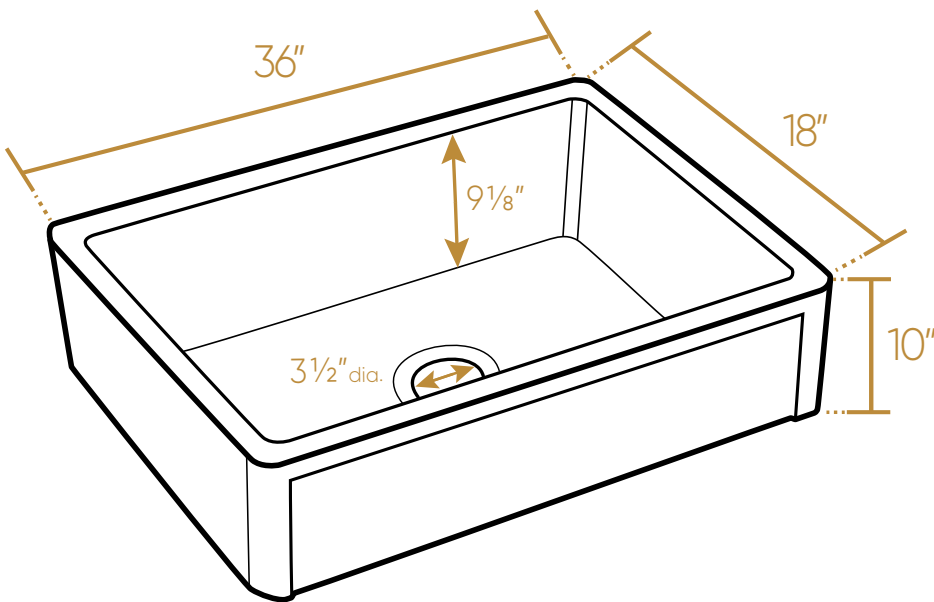

WHITEHAUS COLLECTION

WHRP3618-W

TOP

L x W x H

Overall Dimensions
36" x 18" x 10"

Inside Bowl Dimensions
34 $\frac{1}{4}$ " x 16 $\frac{1}{4}$ " x 9 $\frac{1}{8}$ "

112 lbs.

As Whitehaus Collection Farmhaus Fireclay Sinks are individually handmade, sink sizes can vary and all dimensions are approximate. We strongly recommend that your sink be supplied to your cabinetmaker prior to the fabrication of your kitchen cabinets and countertops. Cutouts are not to be made until they are checked against your sink. Whitehaus Collection recommends the use of a protective grid in the bottom of the sink to avoid potential scuffing from heavy-duty cookware.