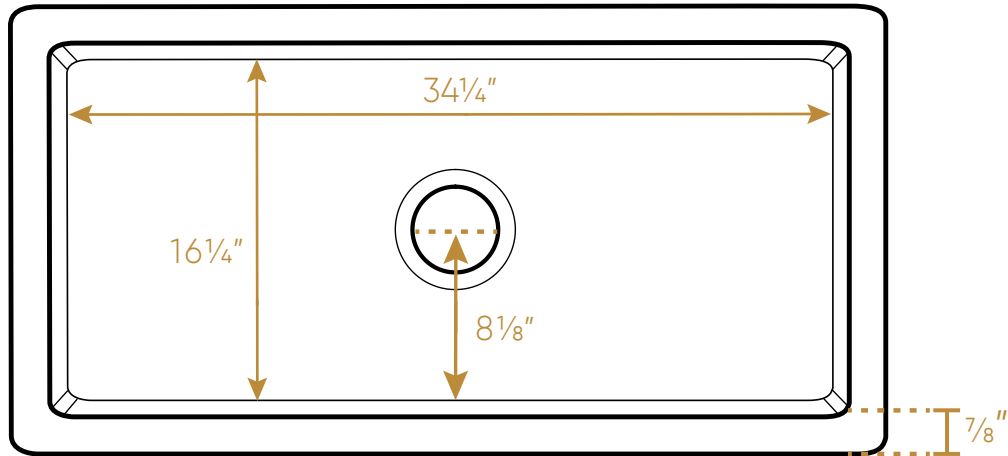

WHITEHAUS COLLECTION

WHRP3618-W

TOP

L x W x H

Overall Dimensions
36" x 18" x 10"

Inside Bowl Dimensions
34 $\frac{1}{4}$ " x 16 $\frac{1}{4}$ " x 9 $\frac{1}{8}$ "

112 lbs.

As Whitehaus Collection Farmhaus Fireclay Sinks are individually handmade, sink sizes can vary and all dimensions are approximate. We strongly recommend that your sink be supplied to your cabinetmaker prior to the fabrication of your kitchen cabinets and countertops. Cutouts are not to be made until they are checked against your sink. Whitehaus Collection recommends the use of a protective grid in the bottom of the sink to avoid potential scuffing from heavy-duty cookware.