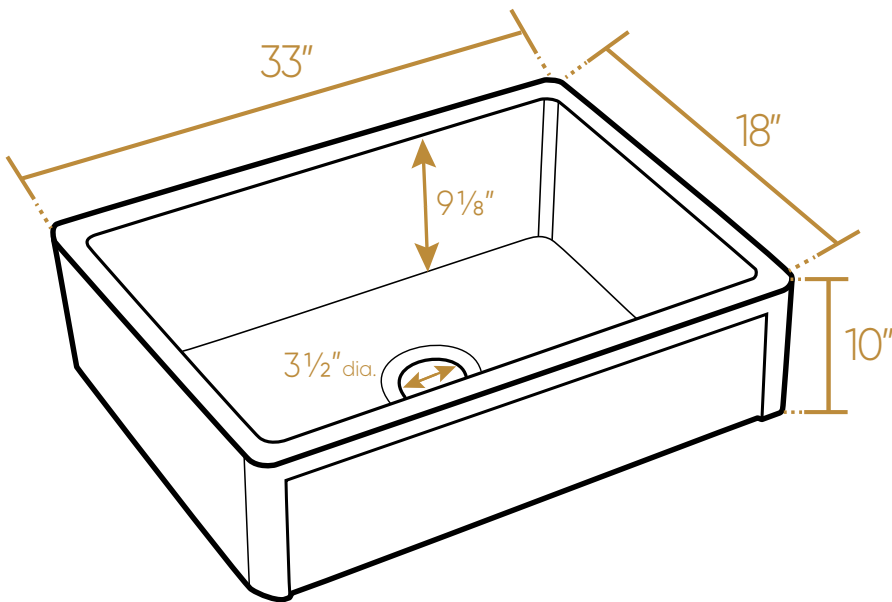

WHITEHAUS COLLECTION

WHRP3318-W

TOP

L x W x H

Overall Dimensions
33" x 18" x 10"

Inside Bowl Dimensions
31 1/4" x 16 1/4" x 9 1/8"

110 lbs.

As Whitehaus Collection Farmhaus Fireclay Sinks are individually handmade, sink sizes can vary and all dimensions are approximate. We strongly recommend that your sink be supplied to your cabinetmaker prior to the fabrication of your kitchen cabinets and countertops. Cutouts are not to be made until they are checked against your sink. Whitehaus Collection recommends the use of a protective grid in the bottom of the sink to avoid potential scuffing from heavy-duty cookware.