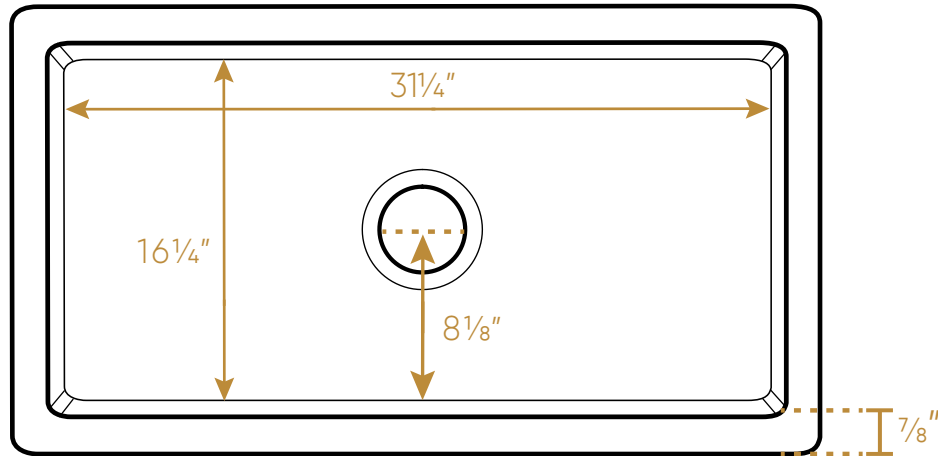

WHITEHAUS COLLECTION

WHRP3318-W

TOP

L x W x H

Overall Dimensions
33" x 18" x 10"

Inside Bowl Dimensions
31 1/4" x 16 1/4" x 9 1/8"

110 lbs.

As Whitehaus Collection Farmhaus Fireclay Sinks are individually handmade, sink sizes can vary and all dimensions are approximate. We strongly recommend that your sink be supplied to your cabinetmaker prior to the fabrication of your kitchen cabinets and countertops. Cutouts are not to be made until they are checked against your sink. Whitehaus Collection recommends the use of a protective grid in the bottom of the sink to avoid potential scuffing from heavy-duty cookware.