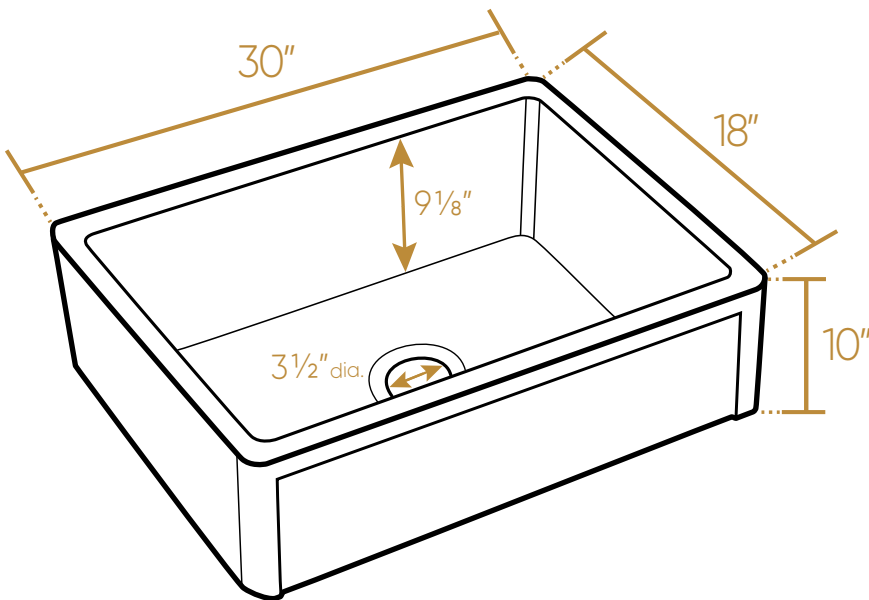

WHITEHAUS COLLECTION

WHRP3018-W

TOP

L x W x H

Overall Dimensions
30" x 18" x 10"

Inside Bowl Dimensions
28 $\frac{1}{4}$ " x 16 $\frac{1}{4}$ " x 9 $\frac{1}{8}$ "

90 lbs.

As Whitehaus Collection Farmhaus Fireclay Sinks are individually handmade, sink sizes can vary and all dimensions are approximate. We strongly recommend that your sink be supplied to your cabinetmaker prior to the fabrication of your kitchen cabinets and countertops. Cutouts are not to be made until they are checked against your sink. Whitehaus Collection recommends the use of a protective grid in the bottom of the sink to avoid potential scuffing from heavy-duty cookware.