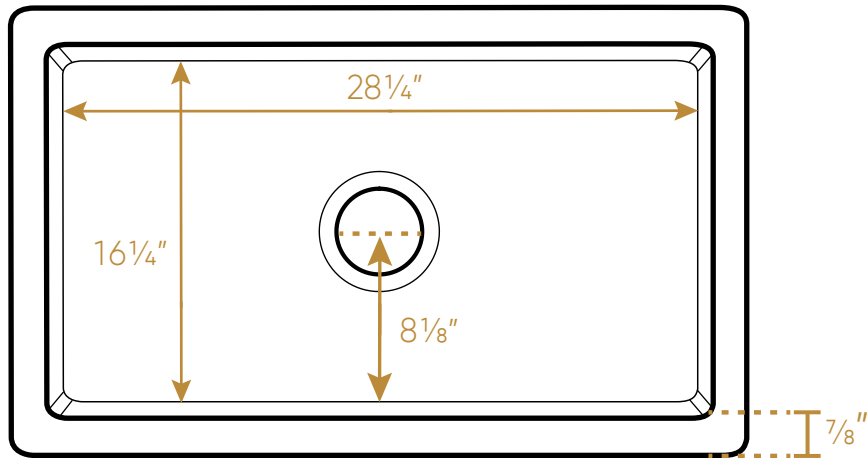

WHITEHAUS COLLECTION

WHRP3018-W

TOP

L x W x H

Overall Dimensions
30" x 18" x 10"

Inside Bowl Dimensions
28 $\frac{1}{4}$ " x 16 $\frac{1}{4}$ " x 9 $\frac{1}{8}$ "

90 lbs.

As Whitehaus Collection Farmhaus Fireclay Sinks are individually handmade, sink sizes can vary and all dimensions are approximate. We strongly recommend that your sink be supplied to your cabinetmaker prior to the fabrication of your kitchen cabinets and countertops. Cutouts are not to be made until they are checked against your sink. Whitehaus Collection recommends the use of a protective grid in the bottom of the sink to avoid potential scuffing from heavy-duty cookware.