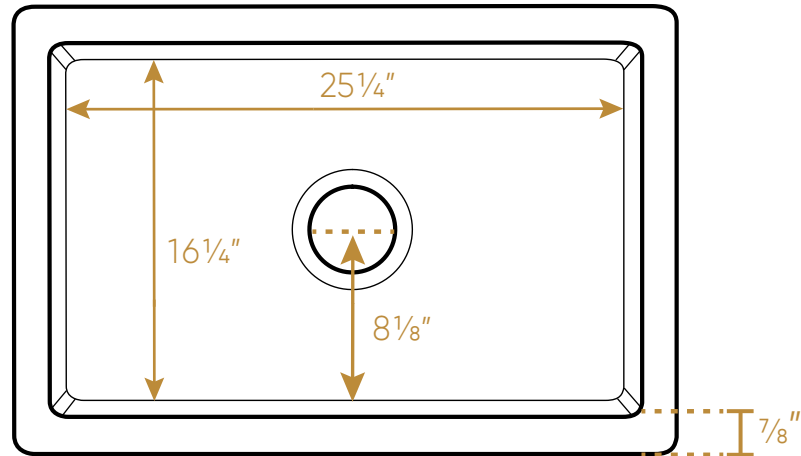

## WHRP2718-W

TOP

L x W x H

Overall Dimensions  
27" x 18" x 10"

Inside Bowl Dimensions  
25 1/4" x 16 1/4" x 9 1/8"

87 lbs.

As Whitehaus Collection Farmhaus Fireclay Sinks are individually handmade, sink sizes can vary and all dimensions are approximate. We strongly recommend that your sink be supplied to your cabinetmaker prior to the fabrication of your kitchen cabinets and countertops. Cutouts are not to be made until they are checked against your sink. Whitehaus Collection recommends the use of a protective grid in the bottom of the sink to avoid potential scuffing from heavy-duty cookware.