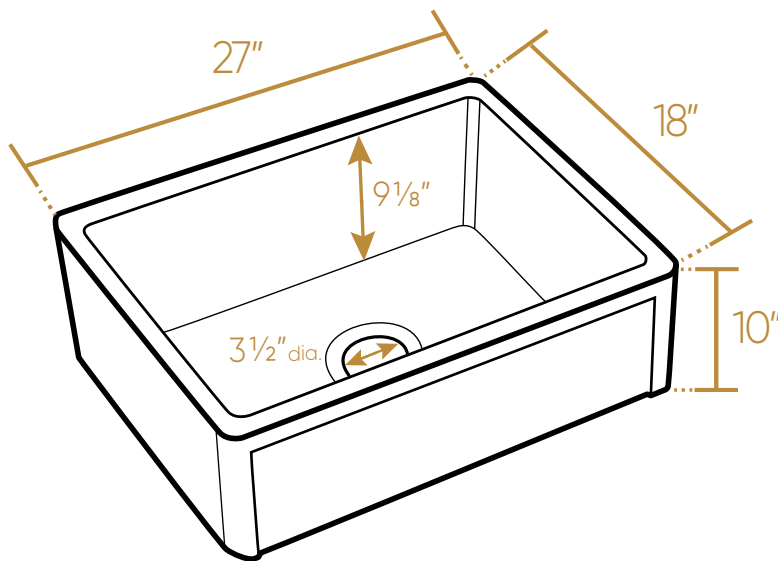

## WHRP2718-W

TOP

L x W x H

Overall Dimensions  
27" x 18" x 10"

Inside Bowl Dimensions  
25 1/4" x 16 1/4" x 9 1/8"

87 lbs.

As Whitehaus Collection Farmhaus Fireclay Sinks are individually handmade, sink sizes can vary and all dimensions are approximate. We strongly recommend that your sink be supplied to your cabinetmaker prior to the fabrication of your kitchen cabinets and countertops. Cutouts are not to be made until they are checked against your sink. Whitehaus Collection recommends the use of a protective grid in the bottom of the sink to avoid potential scuffing from heavy-duty cookware.