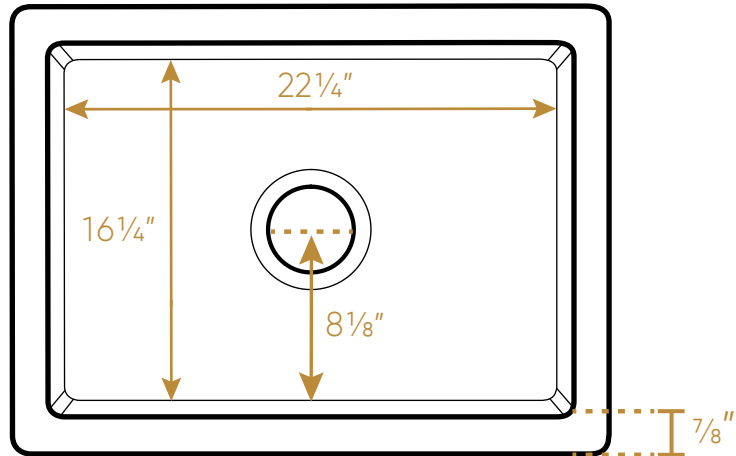

## WHRP2418-W

TOP

L x W x H

Overall Dimensions  
24" x 18" x 10"

Inside Bowl Dimensions  
22 1/4" x 16 1/4" x 9 1/8"

70 lbs.

As Whitehaus Collection Farmhaus Fireclay Sinks are individually handmade, sink sizes can vary and all dimensions are approximate. We strongly recommend that your sink be supplied to your cabinetmaker prior to the fabrication of your kitchen cabinets and countertops. Cutouts are not to be made until they are checked against your sink. Whitehaus Collection recommends the use of a protective grid in the bottom of the sink to avoid potential scuffing from heavy-duty cookware.