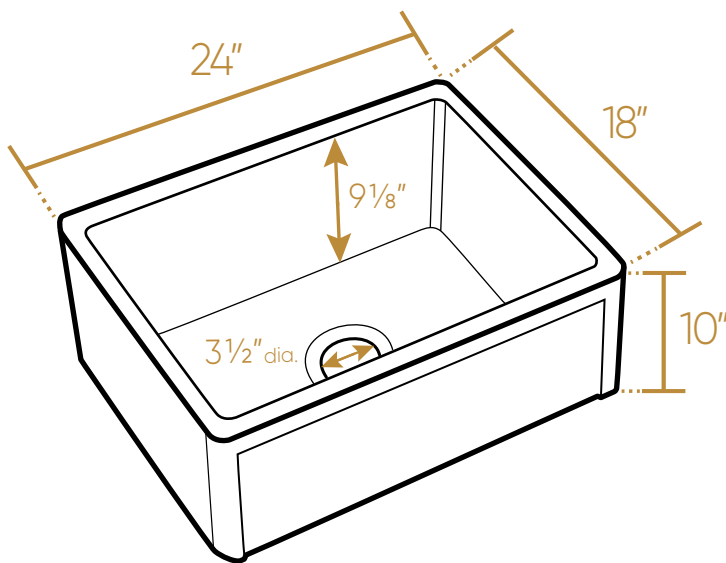

## WHRP2418-W

TOP

L x W x H

Overall Dimensions  
24" x 18" x 10"

Inside Bowl Dimensions  
22 1/4" x 16 1/4" x 9 1/8"

70 lbs.

As Whitehaus Collection Farmhaus Fireclay Sinks are individually handmade, sink sizes can vary and all dimensions are approximate. We strongly recommend that your sink be supplied to your cabinetmaker prior to the fabrication of your kitchen cabinets and countertops. Cutouts are not to be made until they are checked against your sink. Whitehaus Collection recommends the use of a protective grid in the bottom of the sink to avoid potential scuffing from heavy-duty cookware.