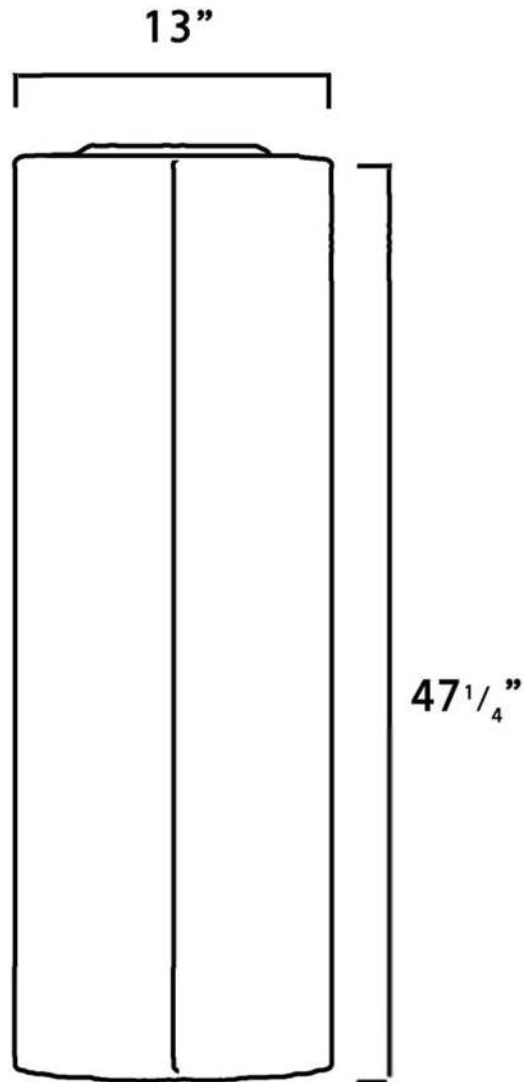

 Whitehaus®

WHRAX-48

Depth:
6 3/4"

LIVE WITH STYLE!