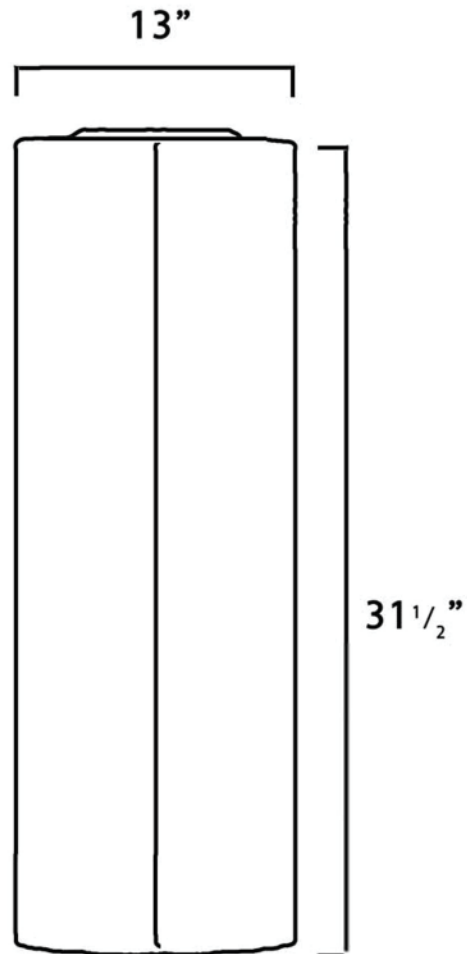

 Whitehaus®

WHRAX-32

**Depth:
6 3/4"**

LIVE WITH STYLE!