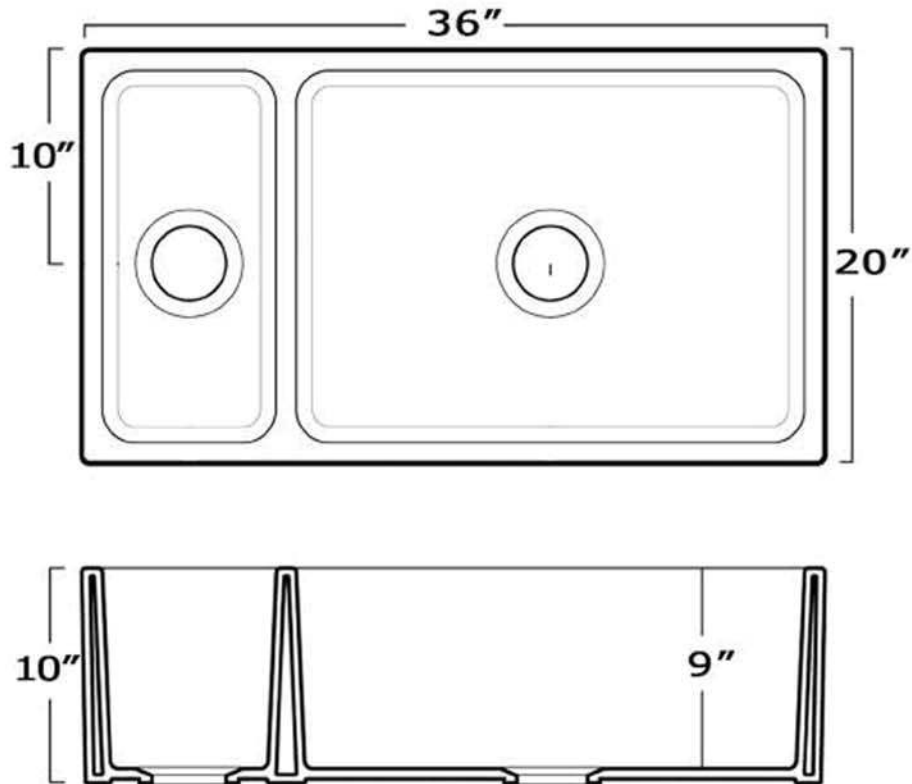

WHQDB542

Large Bowl Dimensions

24" x 17" x 9"

Small Bowl Dimensions

8" x 17" x 9"

As Whitehaus Collection® Farmhaus Fireclay Sinks are individually handmade, sink sizes can vary and all dimensions are approximate. We strongly recommend that your sink be supplied to your cabinetmaker prior to the fabrication of your kitchen cabinets and countertops. Cutouts are not to be made until they are checked against your sink. Whitehaus Collection® recommends the use of a protective grid in the bottom of the sink to avoid potential scuffing from heavy-duty cookware.