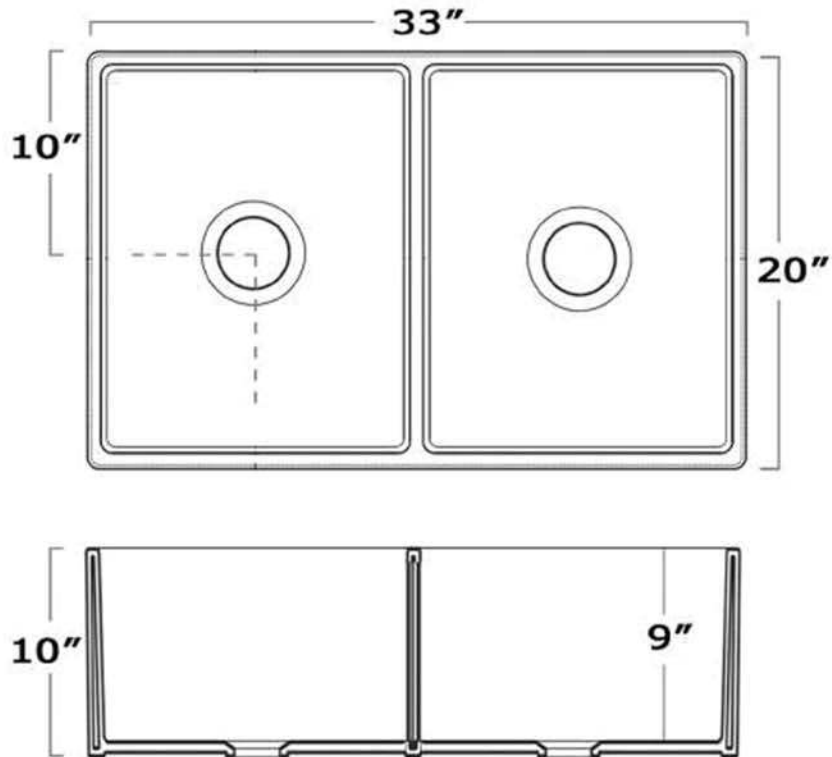

### Inside Dimensions

15" x 18" x 9"

As Whitehaus Collection® Farmhaus Fireclay Sinks are individually handmade, sink sizes can vary and all dimensions are approximate. We strongly recommend that your sink be supplied to your cabinetmaker prior to the fabrication of your kitchen cabinets and countertops. Cutouts are not to be made until they are checked against your sink. Whitehaus Collection® recommends the use of a protective grid in the bottom of the sink to avoid potential scuffing from heavy-duty cookware.