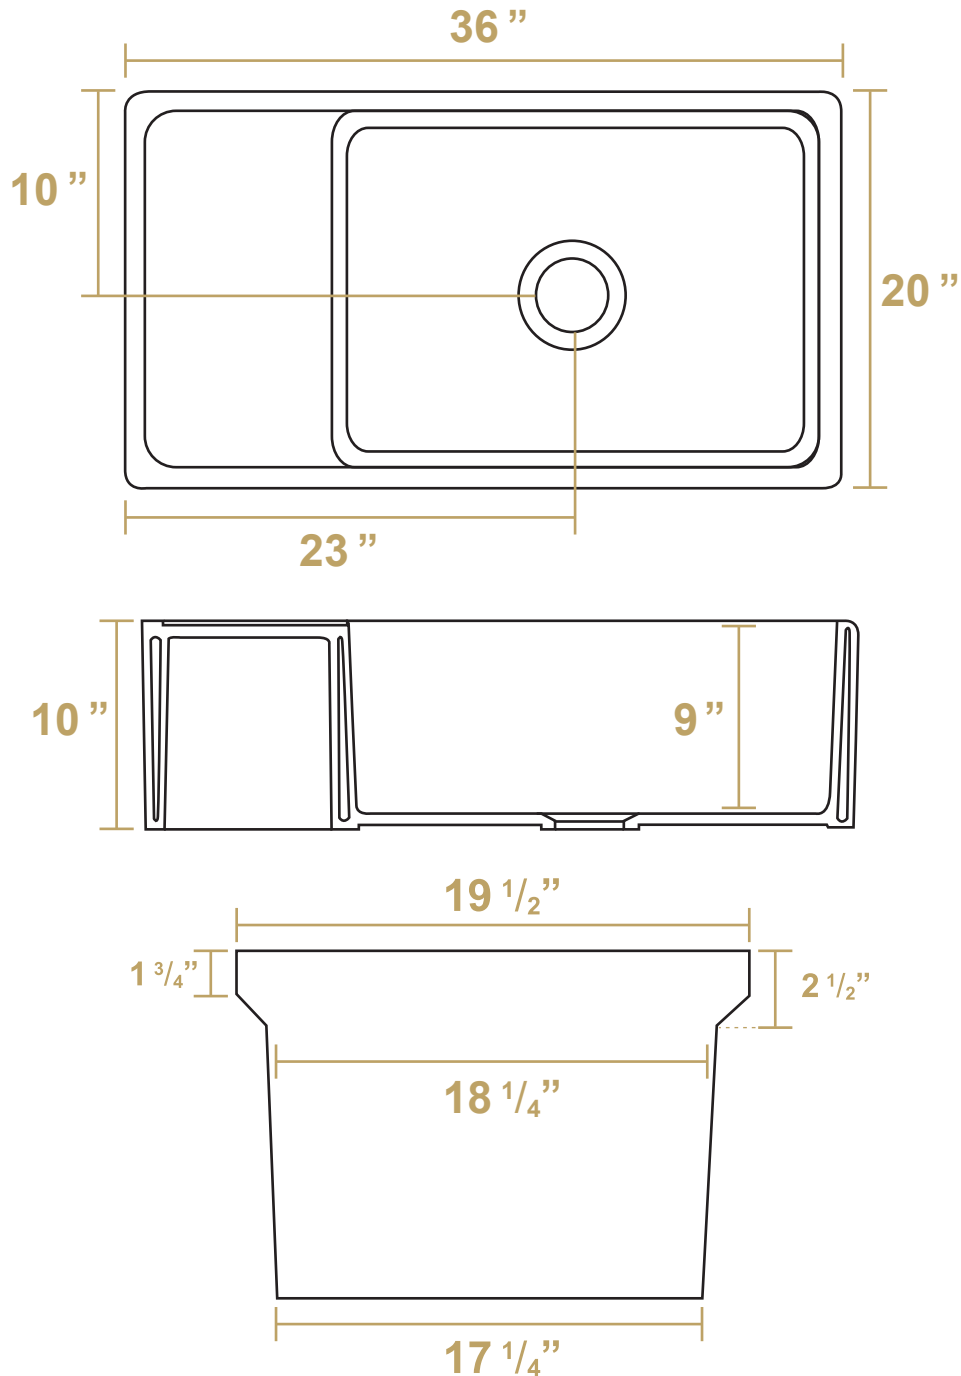

WHQD540

As Whitehaus Collection® Farmhaus Fireclay Sinks are individually handmade, sink sizes can vary and all dimensions are approximate. We strongly recommend that your sink be supplied to your cabinetmaker prior to the fabrication of your kitchen cabinets and countertops. Cutouts are not to be made until they are checked against your sink. Whitehaus Collection® recommends the use of a protective grid in the bottom of the sink to avoid potential scuffing from heavy-duty cookware.