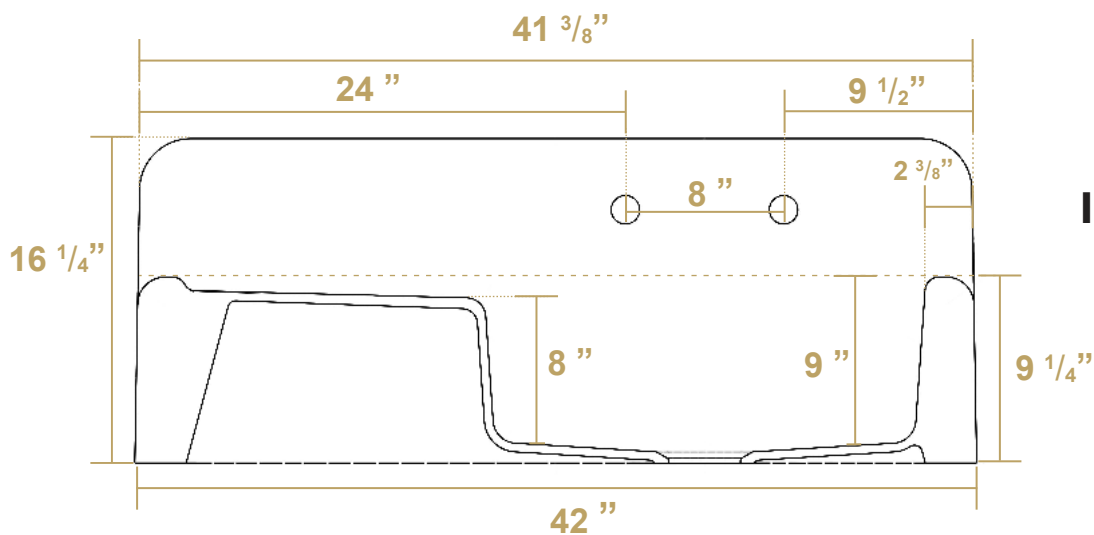

 Whitehaus®

WHQD4220

Overall Dimensions

42" x 21" x 16 1/4"

Inside Bowl Dimensions

22" x 15 7/8" x 9"

As Whitehaus Collection® Farmhaus Fireclay Sinks are individually handmade, sink sizes can vary and all dimensions are approximate. We strongly recommend that your sink be supplied to your cabinetmaker prior to the fabrication of your kitchen cabinets and countertops. Cutouts are not to be made until they are checked against your sink.