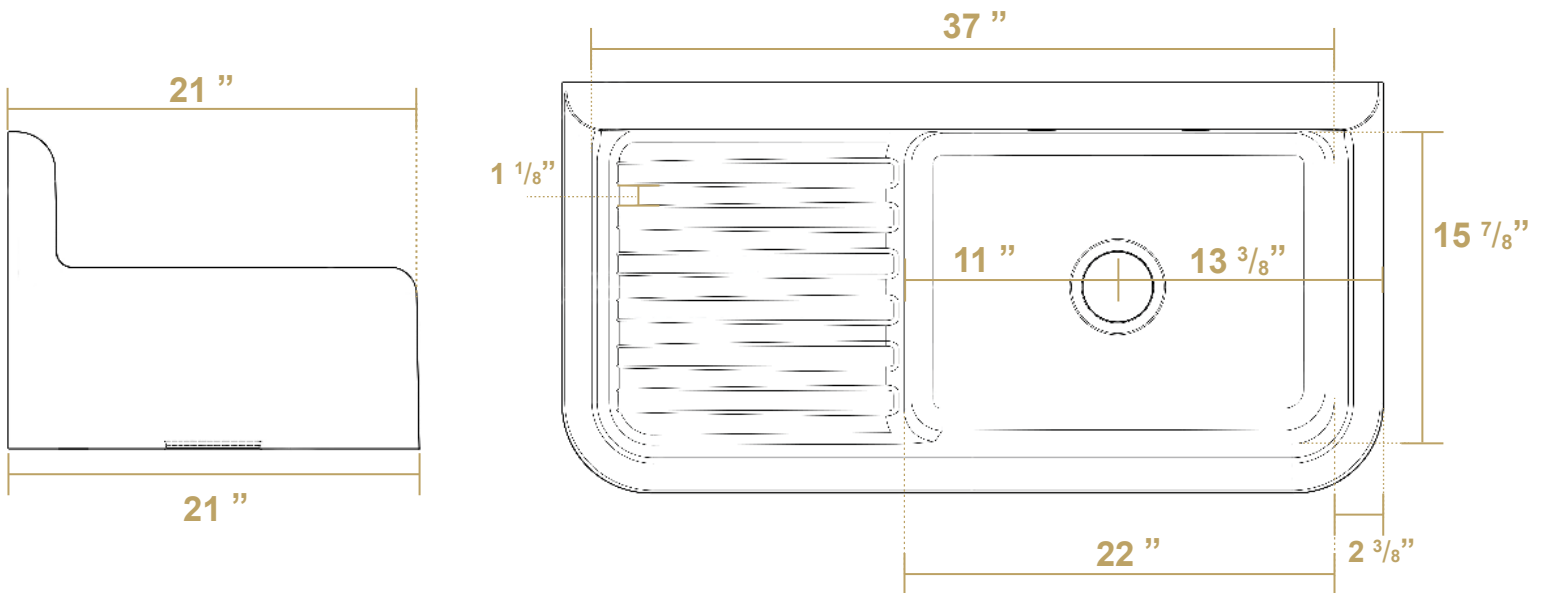

 Whitehaus®

WHQD4220

Overall Dimensions

42" x 21" x 16 1/4"

Inside Bowl Dimensions

22" x 15 7/8" x 9"

As Whitehaus Collection® Farmhaus Fireclay Sinks are individually handmade, sink sizes can vary and all dimensions are approximate. We strongly recommend that your sink be supplied to your cabinetmaker prior to the fabrication of your kitchen cabinets and countertops. Cutouts are not to be made until they are checked against your sink.