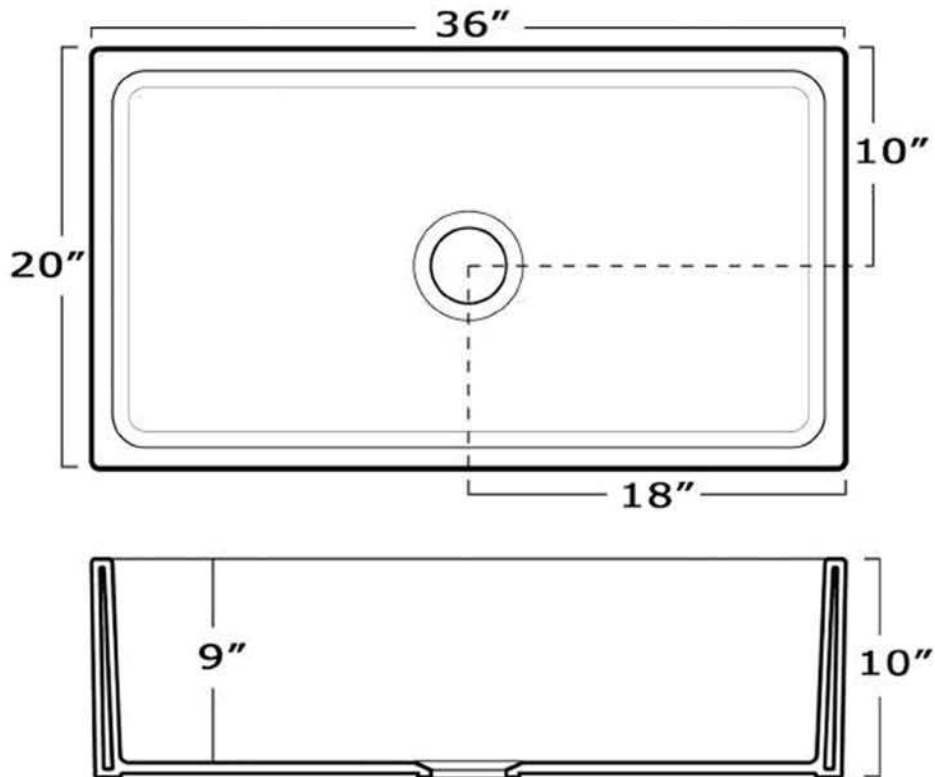

### Inside Dimensions

33 1/4" x 17" x 9"

As Whitehaus Collection® Farmhaus Fireclay Sinks are individually handmade, sink sizes can vary and all dimensions are approximate. We strongly recommend that your sink be supplied to your cabinetmaker prior to the fabrication of your kitchen cabinets and countertops.