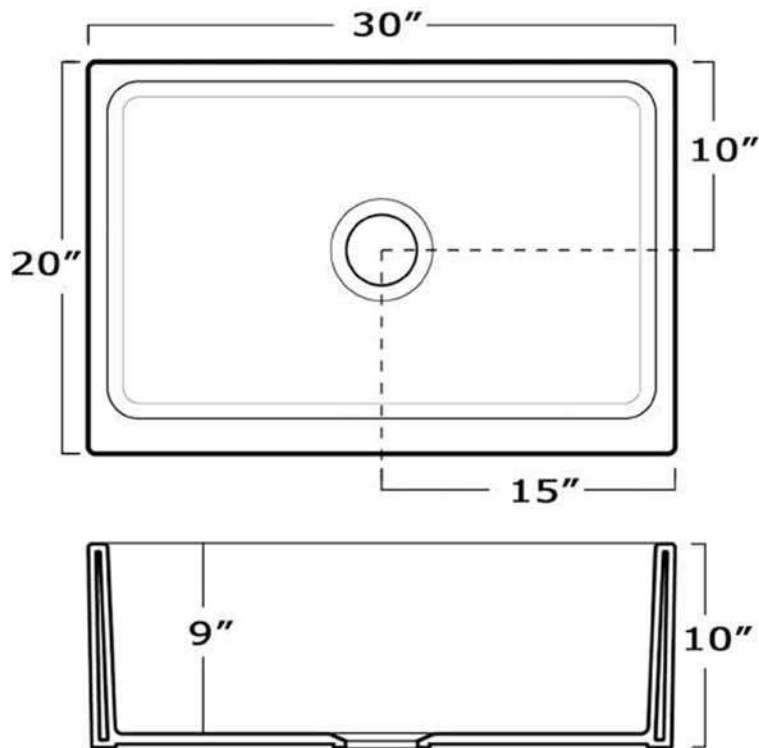

## WHQ530

**Inside Dimensions**  
**27 1/4" x 16 3/4" x 9"**

As Whitehaus Collection® Farmhaus Fireclay Sinks are individually handmade, sink sizes can vary and all dimensions are approximate. We strongly recommend that your sink be supplied to your cabinetmaker prior to the fabrication of your kitchen cabinets and countertops. Cutouts are not to be made until they are checked against your sink. Whitehaus Collection® recommends the use of a protective grid in the bottom of the sink to avoid potential scuffing from heavy-duty cookware.