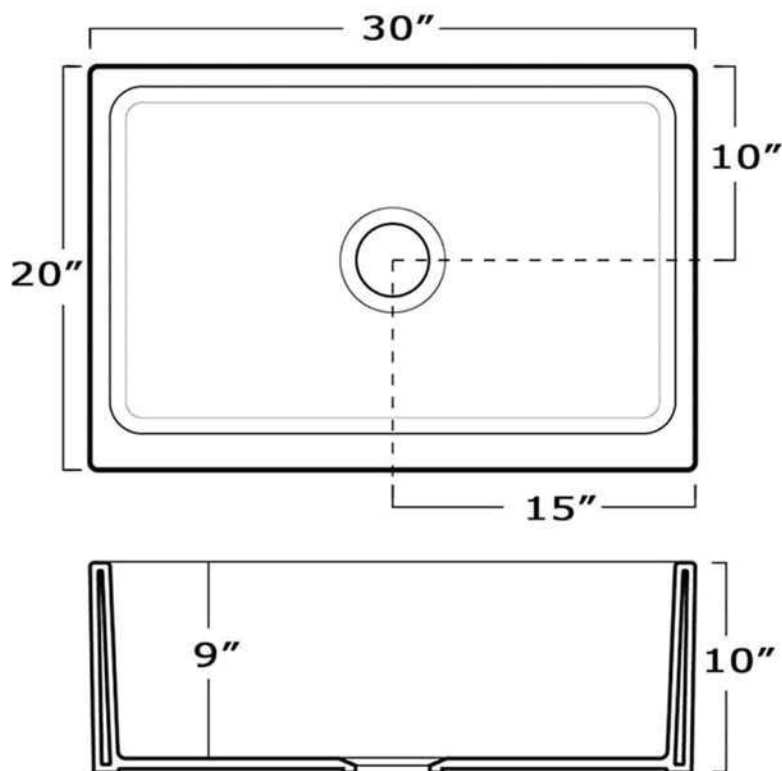

WHQ330

Inside Dimensions 27 1/4" x 16 3/4" x 9"

As Whitehaus Collection® Farmhaus Fireclay Sinks are individually handmade, sink sizes can vary and all dimensions are approximate. We strongly recommend that your sink be supplied to your cabinetmaker prior to the fabrication of your kitchen cabinets and countertops. Cutouts are not to be made until they are checked against your sink. Whitehaus Collection® recommends the use of a protective grid in the bottom of the sink to avoid potential scuffing from heavy-duty cookware.