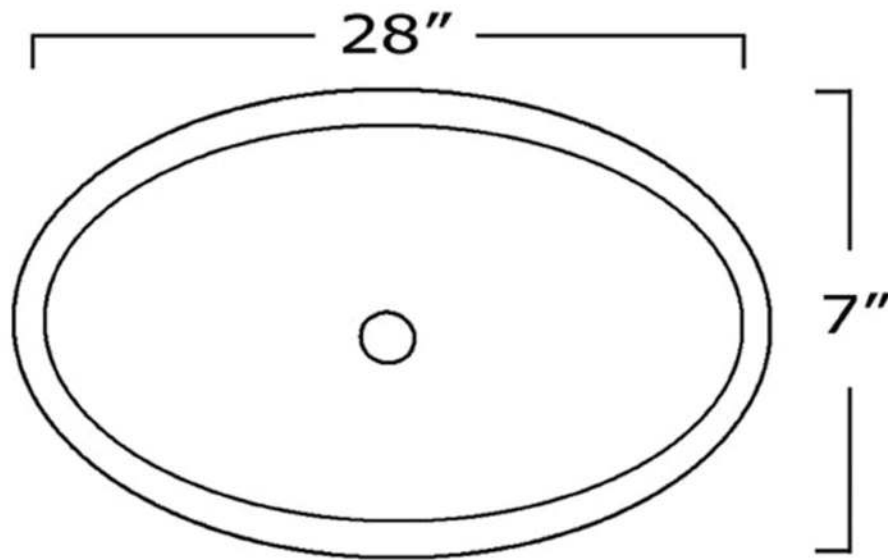

Whitehaus®

WHNVE218

Overall Dimensions:

22" x 15" x 7"

Inside Dimensions:

18" x 13" x 7"

LIVE WITH STYLE!