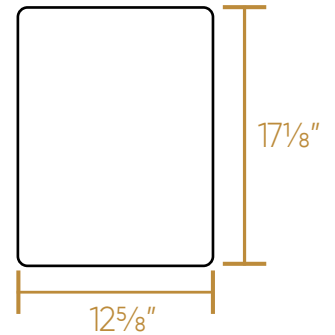

## WHLW3619

TOP

Cutting Board  
Thickness: 1"

Stainless Steel Grid  
Height: 1"

L x W x H

Overall Dimensions  
36" x 19" x 10"

Inside Bowl Dimensions  
34 1/2" x 17 1/2" x 9"

106 lbs.