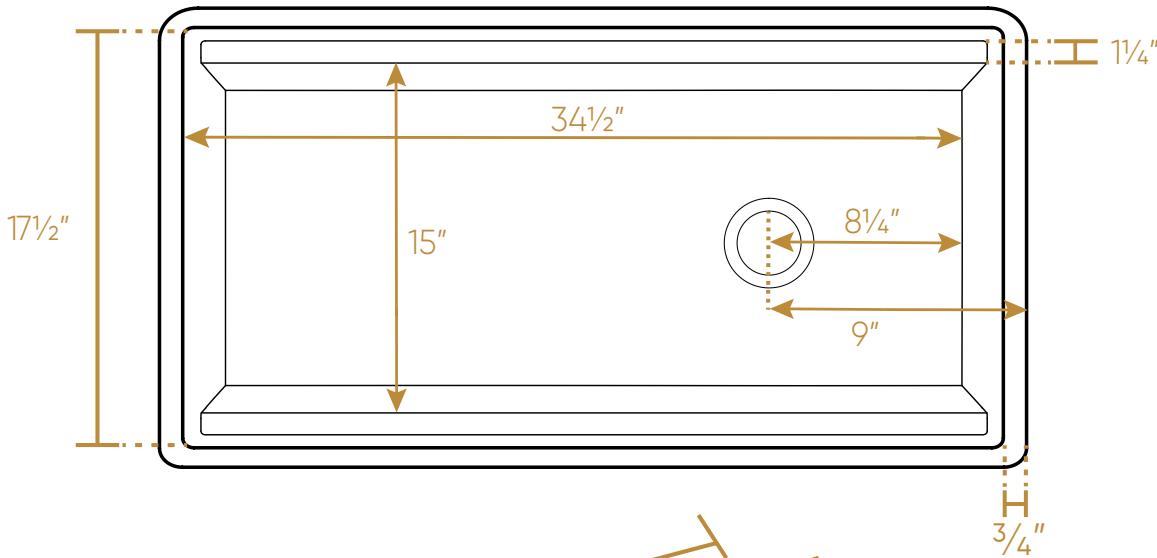

## WHLW3619

TOP

Cutting Board  
Thickness: 1"

Stainless Steel Grid  
Height: 1"

L x W x H

Overall Dimensions  
36" x 19" x 10"

Inside Bowl Dimensions  
34 1/2" x 17 1/2" x 9"

106 lbs.

As Whitehaus Collection® Farmhaus Fireclay Sinks are individually handmade, sink sizes can vary and all dimensions are approximate. We strongly recommend that your sink be supplied to your cabinetmaker prior to the fabrication of your kitchen cabinets and countertops. Cutouts are not to be made until they are checked against your sink. Whitehaus Collection® recommends the use of a protective grid in the bottom of the sink to avoid potential scuffing from heavy-duty cookware.