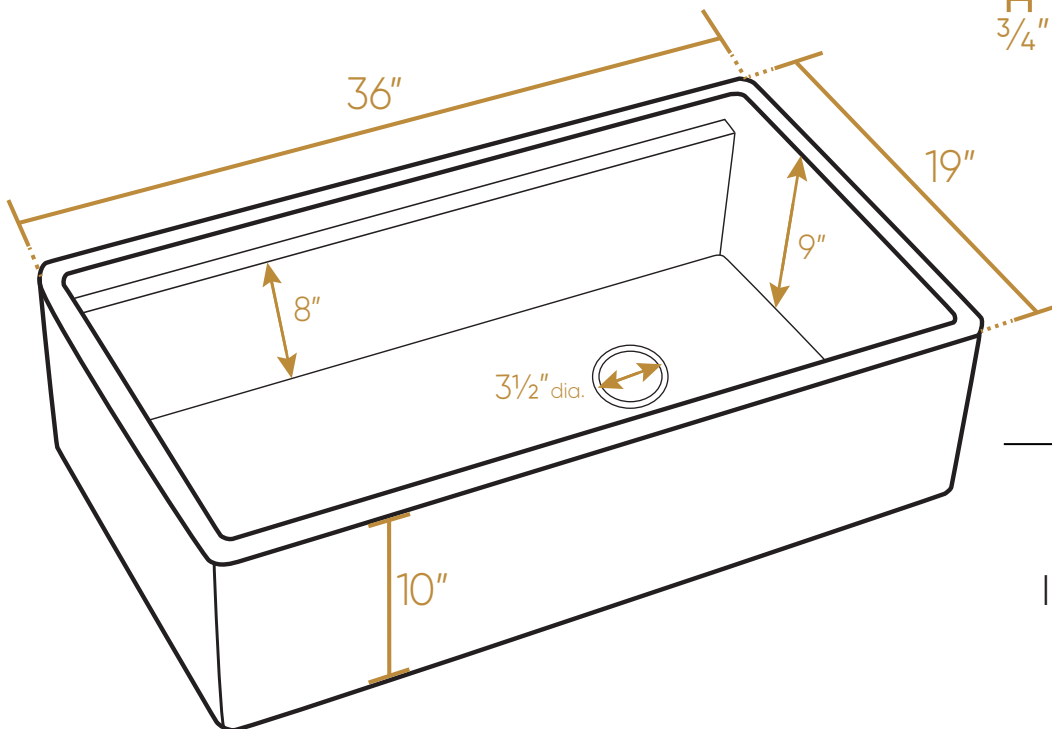

## WHLW3619

TOP

Cutting Board  
Thickness: 1"

Stainless Steel Grid  
Height: 1"

L x W x H

Overall Dimensions  
36" x 19" x 10"

Inside Bowl Dimensions  
34 1/2" x 17 1/2" x 9"

106 lbs.

As Whitehaus Collection® Farmhaus Fireclay Sinks are individually handmade, sink sizes can vary and all dimensions are approximate. We strongly recommend that your sink be supplied to your cabinetmaker prior to the fabrication of your kitchen cabinets and countertops. Cutouts are not to be made until they are checked against your sink. Whitehaus Collection® recommends the use of a protective grid in the bottom of the sink to avoid potential scuffing from heavy-duty cookware.