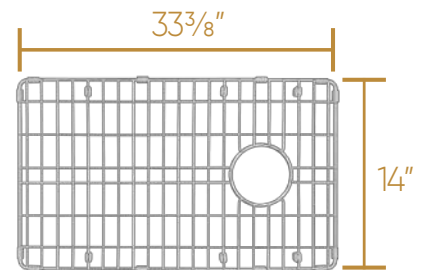

## WHLW3619

TOP

Cutting Board  
Thickness: 1"

Stainless Steel Grid  
Height: 1"

L x W x H

Overall Dimensions  
36" x 19" x 10"

Inside Bowl Dimensions  
34 1/2" x 17 1/2" x 9"

106 lbs.

As Whitehaus Collection® Farmhaus Fireclay Sinks are individually handmade, sink sizes can vary and all dimensions are approximate. We strongly recommend that your sink be supplied to your cabinetmaker prior to the fabrication of your kitchen cabinets and countertops. Cutouts are not to be made until they are checked against your sink. Whitehaus Collection® recommends the use of a protective grid in the bottom of the sink to avoid potential scuffing from heavy-duty cookware.