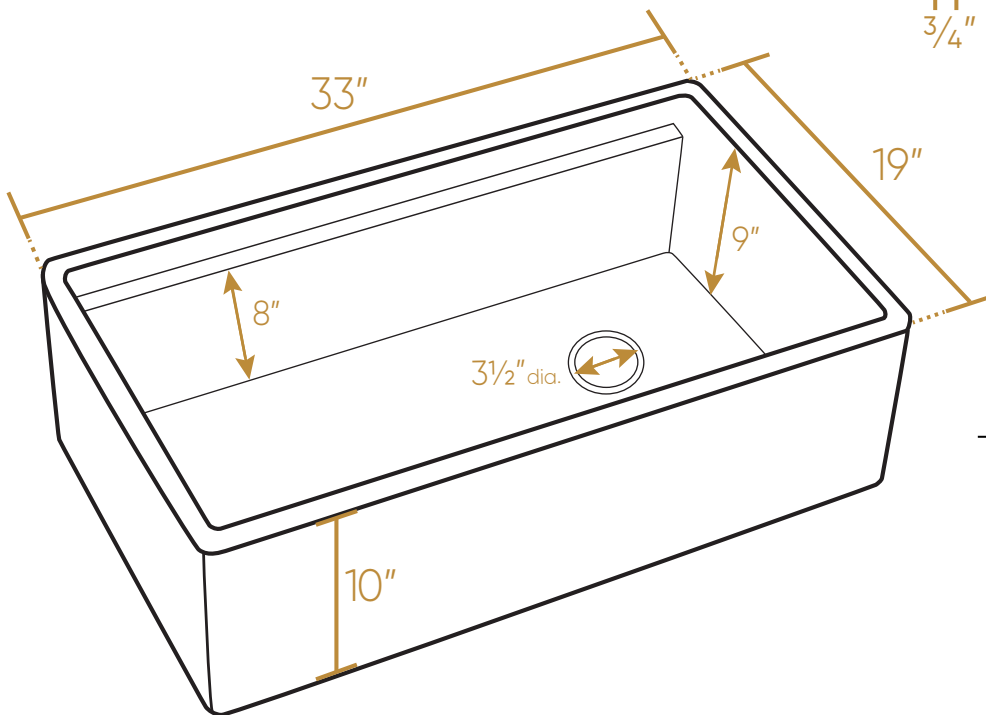

WHITEHAUS COLLECTION

WHLW3319

TOP

Cutting Board
Thickness: 1"

Stainless Steel Grid
Height: 1"

L x W x H

Overall Dimensions
33" x 19" x 10"

Inside Bowl Dimensions
31 1/2" x 17 1/2" x 9"

100 lbs.

As Whitehaus Collection® Farmhaus Fireclay Sinks are individually handmade, sink sizes can vary and all dimensions are approximate. We strongly recommend that your sink be supplied to your cabinetmaker prior to the fabrication of your kitchen cabinets and countertops. Cutouts are not to be made until they are checked against your sink. Whitehaus Collection® recommends the use of a protective grid in the bottom of the sink to avoid potential scuffing from heavy-duty cookware.