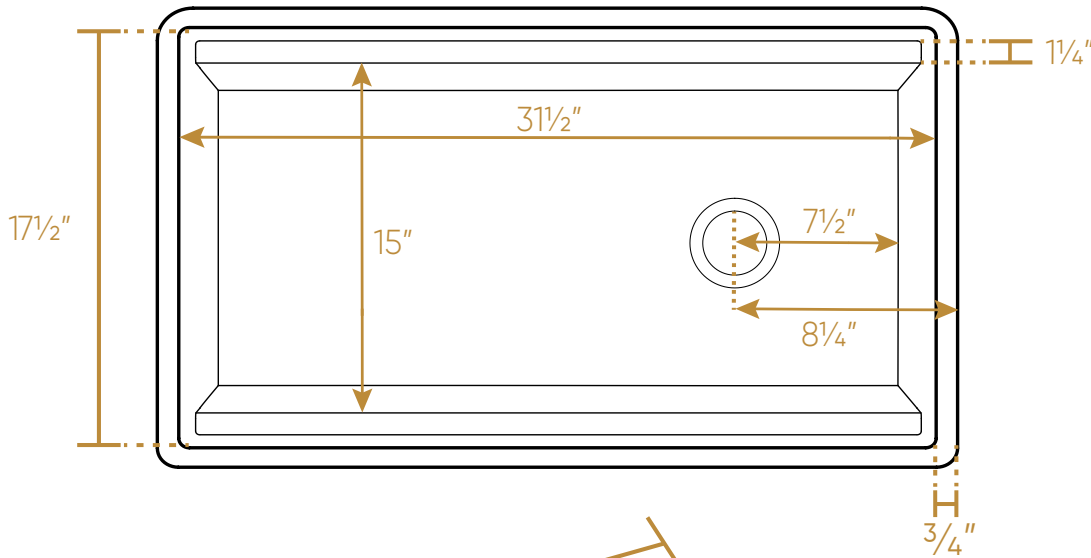

WHITEHAUS COLLECTION

WHLW3319

TOP

Cutting Board
Thickness: 1"

Stainless Steel Grid
Height: 1"

L x W x H

Overall Dimensions
33" x 19" x 10"

Inside Bowl Dimensions
31 1/2" x 17 1/2" x 9"

100 lbs.

As Whitehaus Collection® Farmhaus Fireclay Sinks are individually handmade, sink sizes can vary and all dimensions are approximate. We strongly recommend that your sink be supplied to your cabinetmaker prior to the fabrication of your kitchen cabinets and countertops. Cutouts are not to be made until they are checked against your sink. Whitehaus Collection® recommends the use of a protective grid in the bottom of the sink to avoid potential scuffing from heavy-duty cookware.