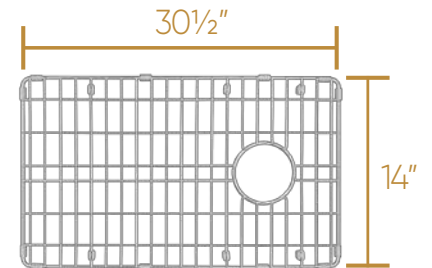

WHITEHAUS COLLECTION

WHLW3319

TOP

Cutting Board
Thickness: 1"

Stainless Steel Grid
Height: 1"

L x W x H

Overall Dimensions
33" x 19" x 10"

Inside Bowl Dimensions
31 1/2" x 17 1/2" x 9"

100 lbs.

As Whitehaus Collection® Farmhaus Fireclay Sinks are individually handmade, sink sizes can vary and all dimensions are approximate. We strongly recommend that your sink be supplied to your cabinetmaker prior to the fabrication of your kitchen cabinets and countertops. Cutouts are not to be made until they are checked against your sink. Whitehaus Collection® recommends the use of a protective grid in the bottom of the sink to avoid potential scuffing from heavy-duty cookware.