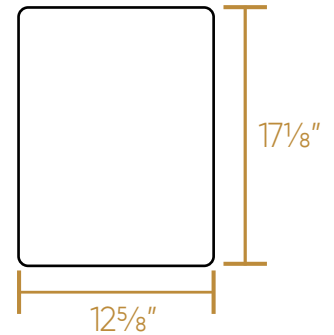

WHITEHAUS COLLECTION

WHLW3319

TOP

Cutting Board
Thickness: 1"

Stainless Steel Grid
Height: 1"

L x W x H

Overall Dimensions
33" x 19" x 10"

Inside Bowl Dimensions
31 1/2" x 17 1/2" x 9"

100 lbs.

As Whitehaus Collection® Farmhaus Fireclay Sinks are individually handmade, sink sizes can vary and all dimensions are approximate. We strongly recommend that your sink be supplied to your cabinetmaker prior to the fabrication of your kitchen cabinets and countertops. Cutouts are not to be made until they are checked against your sink. Whitehaus Collection® recommends the use of a protective grid in the bottom of the sink to avoid potential scuffing from heavy-duty cookware.