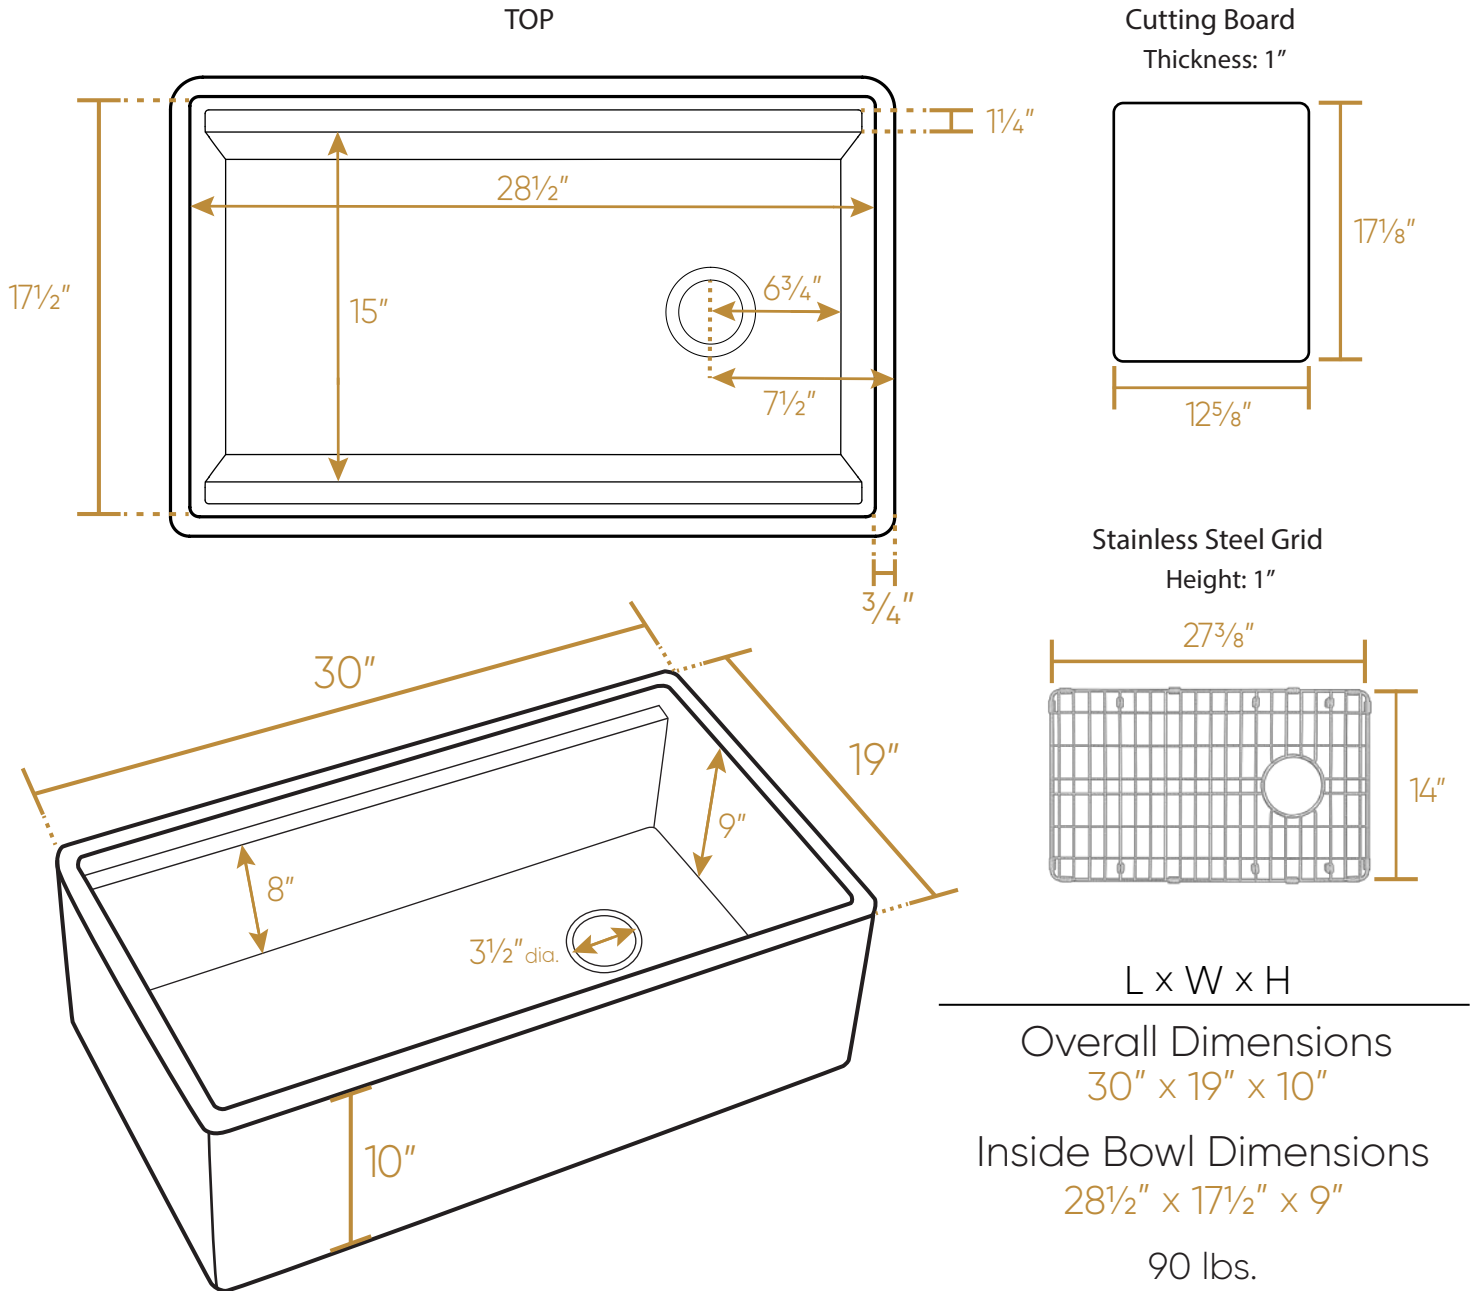

WHITEHAUS COLLECTION

WHLW3019

As Whitehaus Collection® Farmhaus Fireclay Sinks are individually handmade, sink sizes can vary and all dimensions are approximate. We strongly recommend that your sink be supplied to your cabinetmaker prior to the fabrication of your kitchen cabinets and countertops. Cutouts are not to be made until they are checked against your sink. Whitehaus Collection® recommends the use of a protective grid in the bottom of the sink to avoid potential scuffing from heavy-duty cookware.