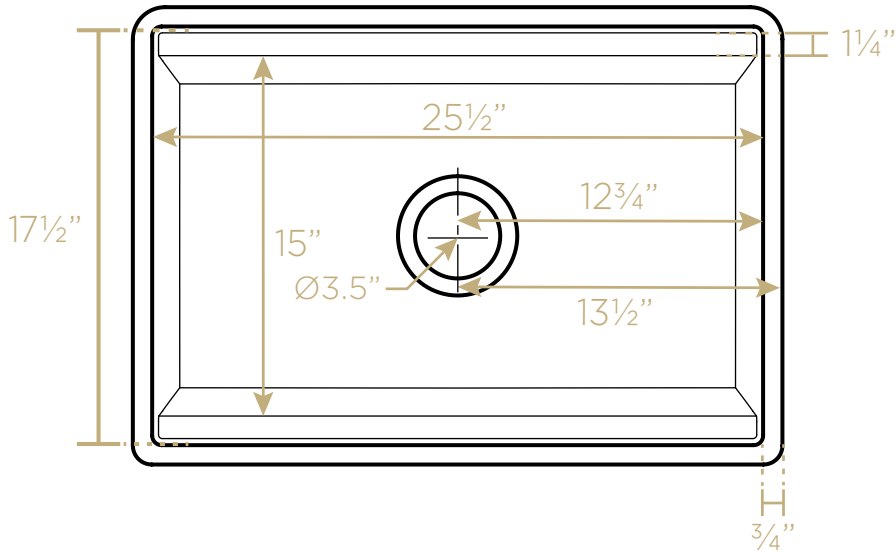

TOP

Cutting Board
Thickness: 1"

Stainless Steel Grid
Height: 1"

ISO

L x W x H

Overall Dimensions

27" x 19" x 10"

Inside Bowl Dimensions

25½" x 17½" x 9"

98 lbs.

As Whitehaus Collection Farmhaus Fireclay Sinks are individually handmade, sink sizes can vary and all dimensions are approximate. We strongly recommend that your sink be supplied to your cabinetmaker prior to the fabrication of your kitchen cabinets and countertops. Cutouts are not to be made until they are checked against your sink. Whitehaus Collection recommends the use of a protective grid in the bottom of the sink to avoid potential scuffing from heavy-duty cookware.