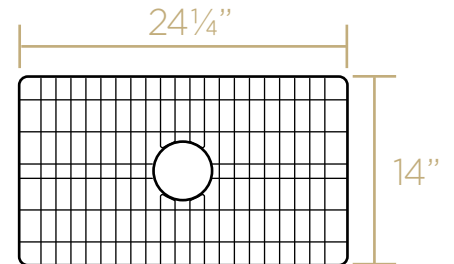

TOP

Cutting Board
Thickness: 1"

Stainless Steel Grid
Height: 1"

ISO

L x W x H

Overall Dimensions

27" x 19" x 10"

Inside Bowl Dimensions

25½" x 17½" x 9"

98 lbs.

As Whitehaus Collection Farmhaus Fireclay Sinks are individually handmade, sink sizes can vary and all dimensions are approximate. We strongly recommend that your sink be supplied to your cabinetmaker prior to the fabrication of your kitchen cabinets and countertops. Cutouts are not to be made until they are checked against your sink. Whitehaus Collection recommends the use of a protective grid in the bottom of the sink to avoid potential scuffing from heavy-duty cookware.