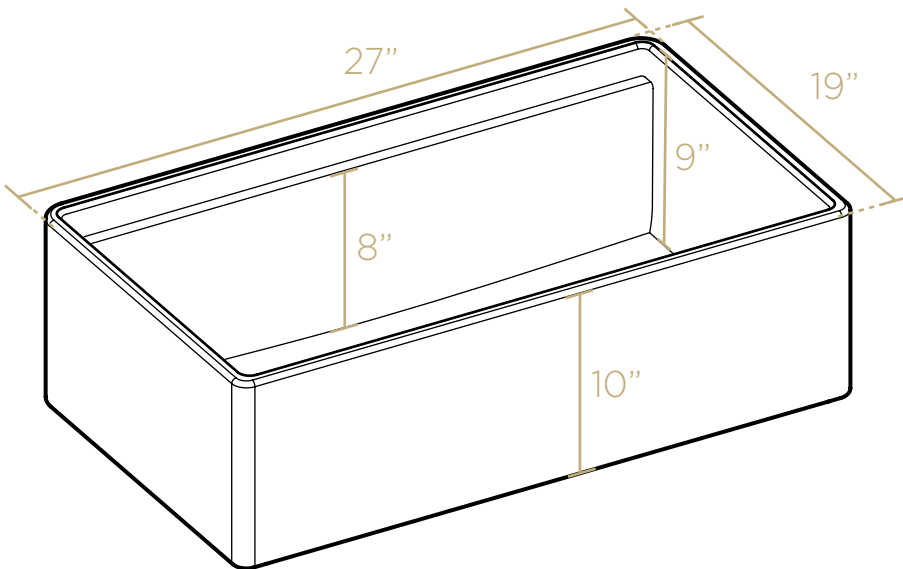

TOP

Cutting Board
Thickness: 1"

Stainless Steel Grid
Height: 1"

ISO

L x W x H

Overall Dimensions

27" x 19" x 10"

Inside Bowl Dimensions

25½" x 17½" x 9"

98 lbs.

As Whitehaus Collection Farmhaus Fireclay Sinks are individually handmade, sink sizes can vary and all dimensions are approximate. We strongly recommend that your sink be supplied to your cabinetmaker prior to the fabrication of your kitchen cabinets and countertops. Cutouts are not to be made until they are checked against your sink. Whitehaus Collection recommends the use of a protective grid in the bottom of the sink to avoid potential scuffing from heavy-duty cookware.