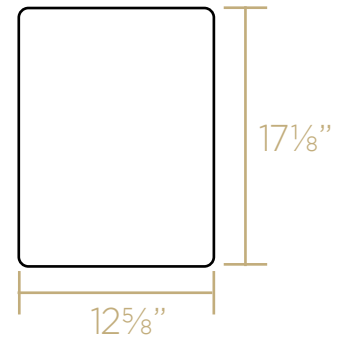

TOP

Cutting Board
Thickness: 1"

Stainless Steel Grid
Height: 1"

ISO

L x W x H

Overall Dimensions

27" x 19" x 10"

Inside Bowl Dimensions

25½" x 17½" x 9"

98 lbs.

As Whitehaus Collection Farmhaus Fireclay Sinks are individually handmade, sink sizes can vary and all dimensions are approximate. We strongly recommend that your sink be supplied to your cabinetmaker prior to the fabrication of your kitchen cabinets and countertops. Cutouts are not to be made until they are checked against your sink. Whitehaus Collection recommends the use of a protective grid in the bottom of the sink to avoid potential scuffing from heavy-duty cookware.