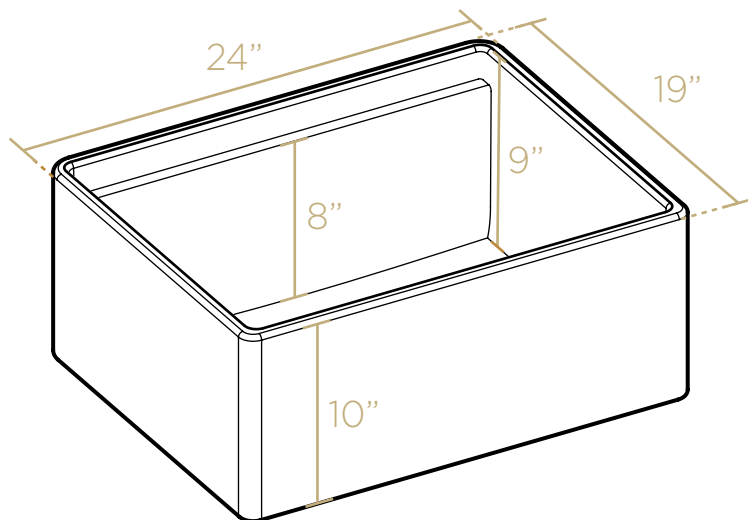

TOP

Cutting Board
Thickness: 1"

Stainless Steel Grid
Height: 1"

ISO

L x W x H

Overall Dimensions
24" x 19" x 10"

Inside Bowl Dimensions
22 1/2" x 17 1/2" x 9"

90 lbs.

As Whitehaus Collection Farmhaus Fireclay Sinks are individually handmade, sink sizes can vary and all dimensions are approximate. We strongly recommend that your sink be supplied to your cabinetmaker prior to the fabrication of your kitchen cabinets and countertops. Cutouts are not to be made until they are checked against your sink. Whitehaus Collection recommends the use of a protective grid in the bottom of the sink to avoid potential scuffing from heavy-duty cookware.