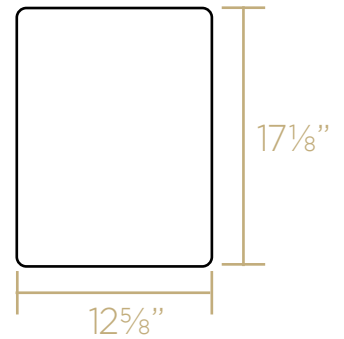

TOP

Cutting Board
Thickness: 1"

Stainless Steel Grid
Height: 1"

ISO

L x W x H

Overall Dimensions
24" x 19" x 10"

Inside Bowl Dimensions
22 1/2" x 17 1/2" x 9"

90 lbs.

As Whitehaus Collection Farmhaus Fireclay Sinks are individually handmade, sink sizes can vary and all dimensions are approximate. We strongly recommend that your sink be supplied to your cabinetmaker prior to the fabrication of your kitchen cabinets and countertops. Cutouts are not to be made until they are checked against your sink. Whitehaus Collection recommends the use of a protective grid in the bottom of the sink to avoid potential scuffing from heavy-duty cookware.