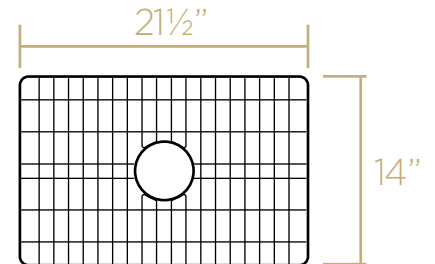

TOP

Cutting Board
Thickness: 1"

Stainless Steel Grid
Height: 1"

ISO

L x W x H

Overall Dimensions
24" x 19" x 10"

Inside Bowl Dimensions
22 1/2" x 17 1/2" x 9"

90 lbs.

As Whitehaus Collection Farmhaus Fireclay Sinks are individually handmade, sink sizes can vary and all dimensions are approximate. We strongly recommend that your sink be supplied to your cabinetmaker prior to the fabrication of your kitchen cabinets and countertops. Cutouts are not to be made until they are checked against your sink. Whitehaus Collection recommends the use of a protective grid in the bottom of the sink to avoid potential scuffing from heavy-duty cookware.