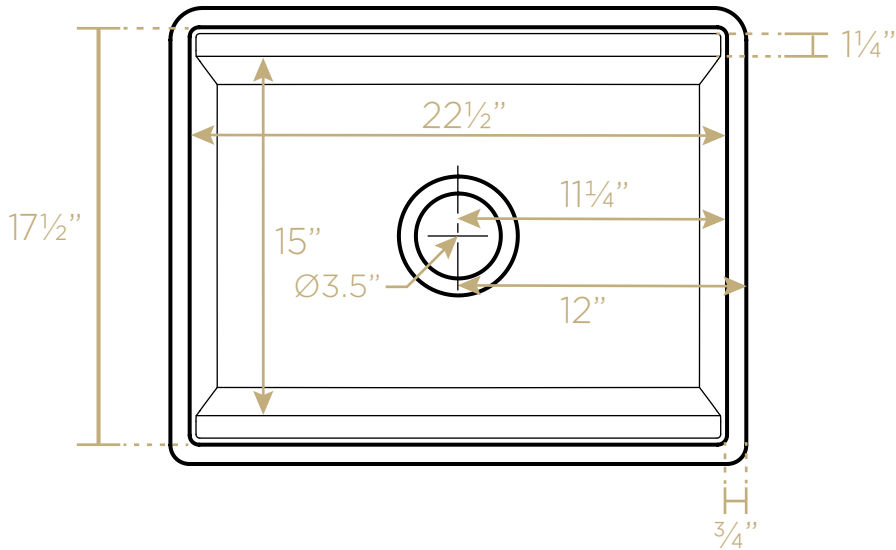

TOP

Cutting Board
Thickness: 1"

Stainless Steel Grid
Height: 1"

ISO

L x W x H

Overall Dimensions
24" x 19" x 10"

Inside Bowl Dimensions
22 1/2" x 17 1/2" x 9"

90 lbs.

As Whitehaus Collection Farmhaus Fireclay Sinks are individually handmade, sink sizes can vary and all dimensions are approximate. We strongly recommend that your sink be supplied to your cabinetmaker prior to the fabrication of your kitchen cabinets and countertops. Cutouts are not to be made until they are checked against your sink. Whitehaus Collection recommends the use of a protective grid in the bottom of the sink to avoid potential scuffing from heavy-duty cookware.