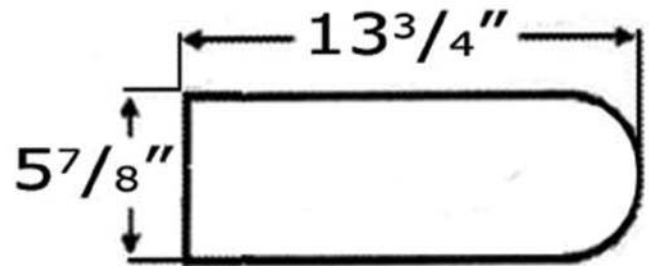

 Whitehaus®

**WHKN1137**

**Inside Bowl Dimensions**  
**13 1/2" x 8 5/8" x 3 5/8"**

**LIVE WITH STYLE!**