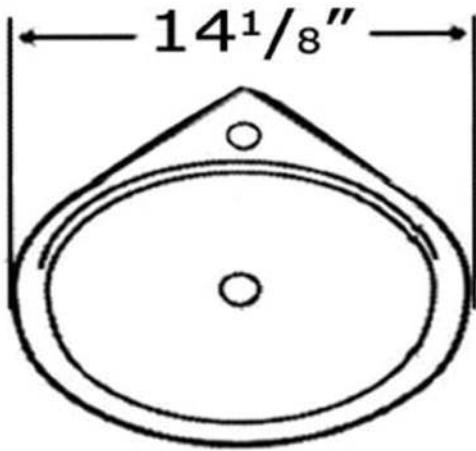

 Whitehaus®

**WHKN1137**

**Inside Bowl Dimensions**  
**13 1/2" x 8 5/8" x 3 5/8"**

**LIVE WITH STYLE!**