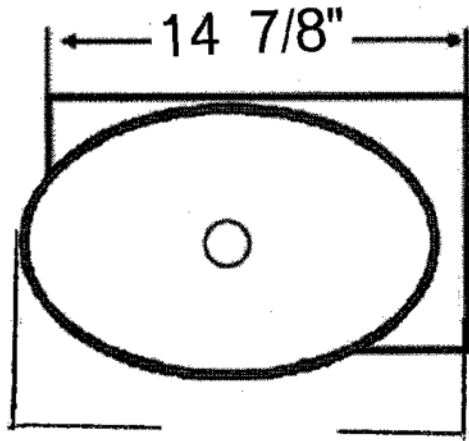

 Whitehaus®

WHKN1136

**Inside Bowl Dimensions
13 3/8" x 8 5/8" x 3 1/2"**

LIVE WITH STYLE!