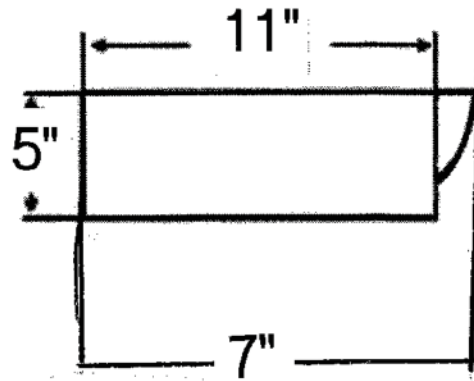

 Whitehaus®

WHKN1136

**Inside Bowl Dimensions
13 3/8" x 8 5/8" x 3 1/2"**

LIVE WITH STYLE!