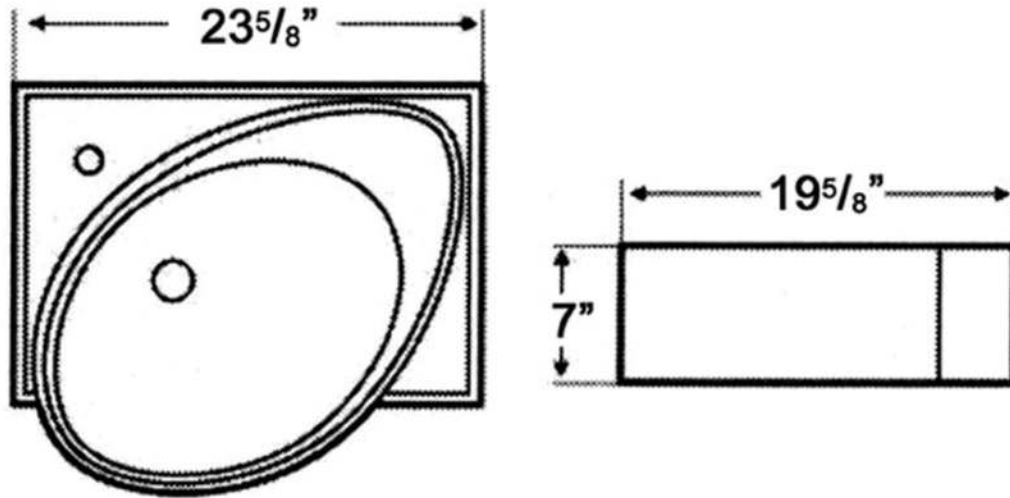

 Whitehaus®

WHKN1129

Inside Bowl Dimensions
16 1/2" x 11 1/2" x 5 3/4"

LIVE WITH STYLE!