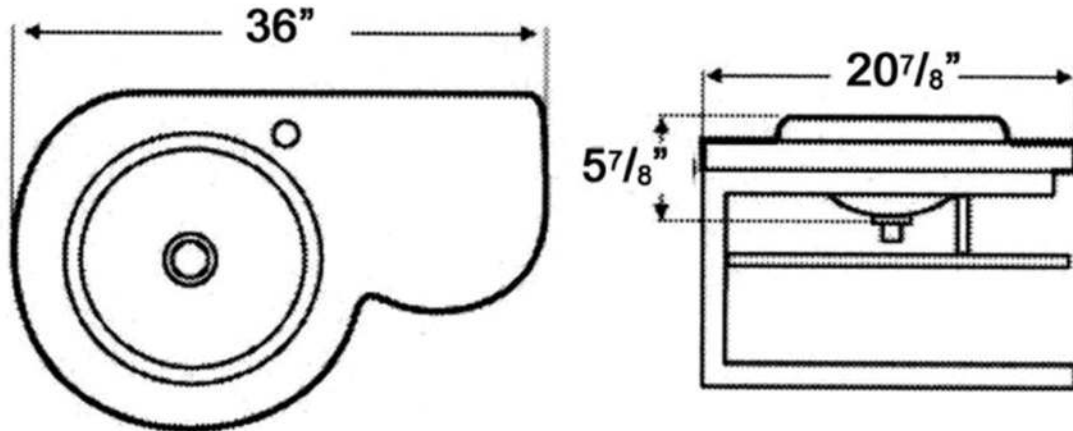

Whitehaus®

WHKN1125

Inside Bowl Dimensions
15 3/8" x 15" x 5"

LIVE WITH STYLE!