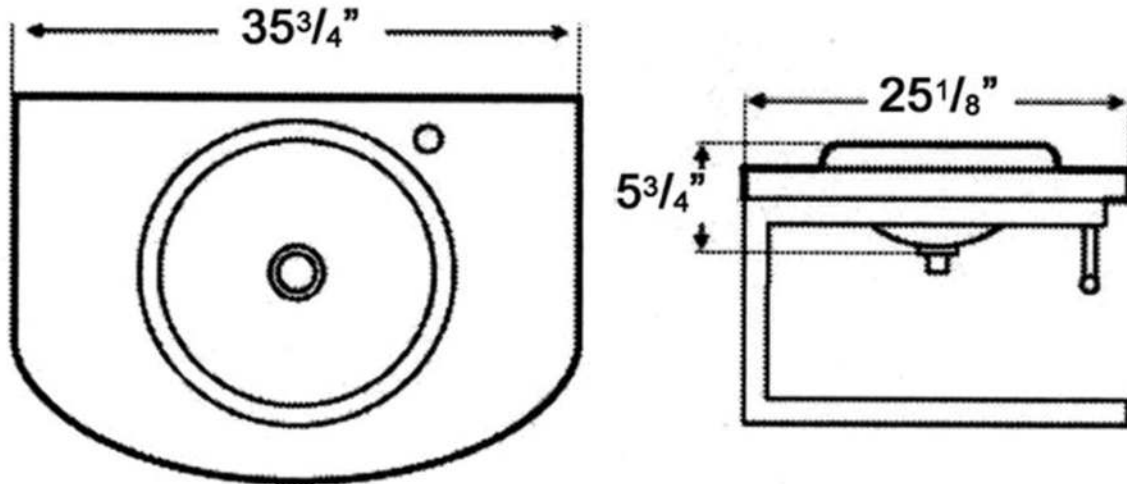

Whitehaus®

WHKN1124

Inside Bowl Dimensions
21 1/4" x 15" x 4 3/4"

LIVE WITH STYLE!