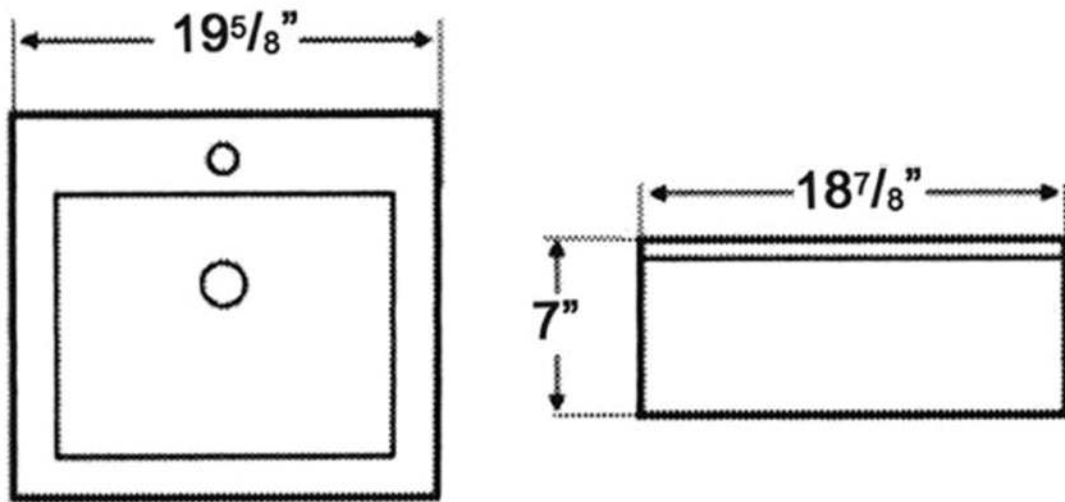

WHKN1059

Inside Bowl Dimensions
16 1/2" x 12 1/4" x 4 3/4"

LIVE WITH STYLE!