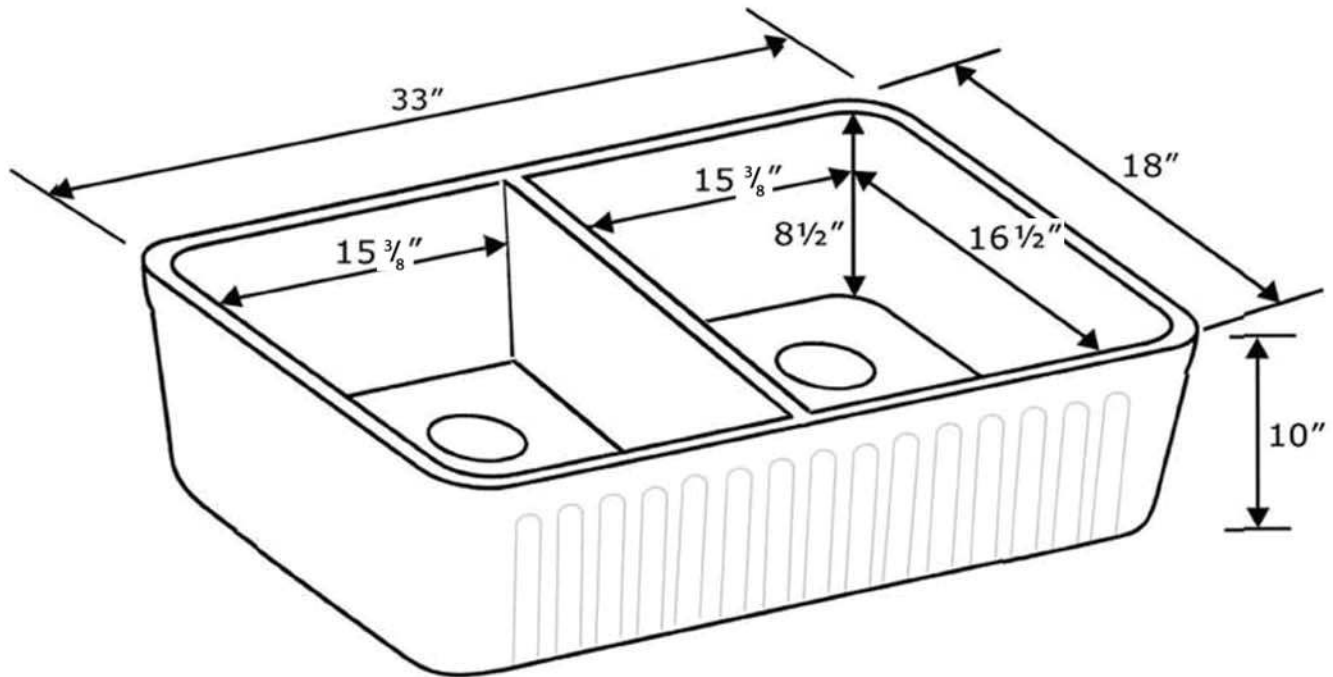

## WHFLRPL3318

As Whitehaus Collection® Farmhaus Fireclay Sinks are individually handmade, sink sizes can vary and all dimensions are approximate. We strongly recommend that your sink be supplied to your cabinetmaker prior to the fabrication of your kitchen cabinets and countertops. Cutouts are not to be made until they are checked against your sink. Whitehaus Collection® recommends the use of a protective grid in the bottom of the sink to avoid potential scuffing from heavy-duty cookware.