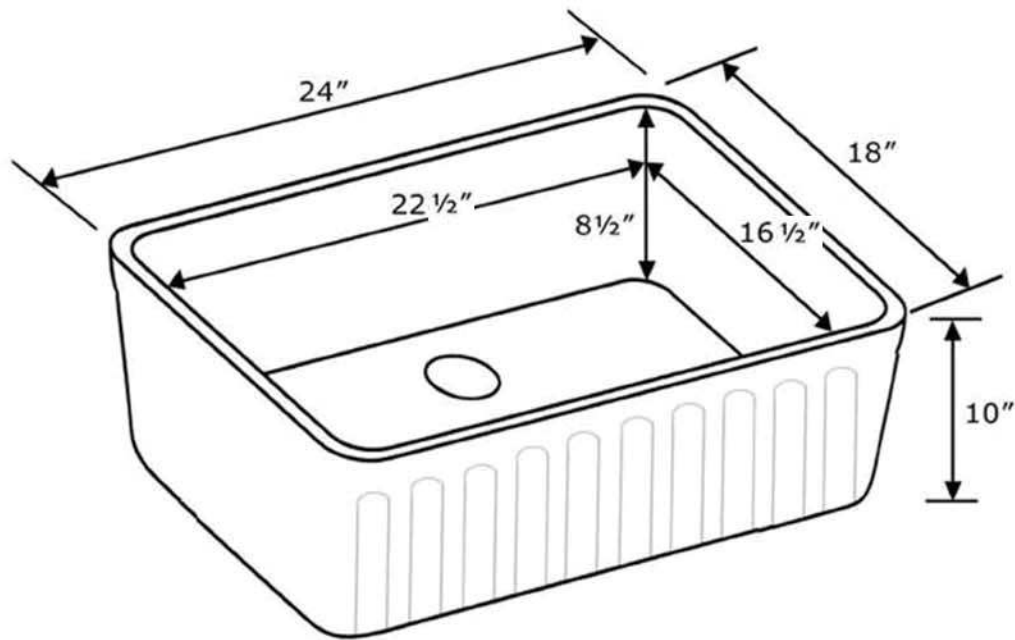

## WHFLCON2418

As Whitehaus Collection® Farmhaus Fireclay Sinks are individually handmade, sink sizes can vary and all dimensions are approximate. We strongly recommend that your sink be supplied to your cabinetmaker prior to the fabrication of your kitchen cabinets and countertops. Cutouts are not to be made until they are checked against your sink. Whitehaus Collection® recommends the use of a protective grid in the bottom of the sink to avoid potential scuffing from heavy-duty cookware.