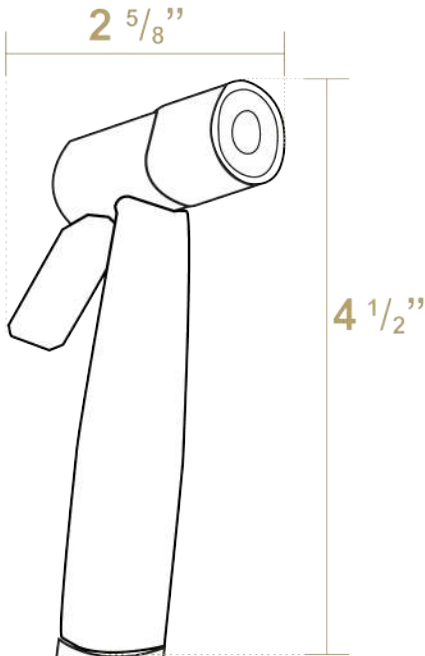

 Whitehaus®

WH771

**Mounting Holder Dimensions (H x L)**

**3 <sup>7</sup>/<sub>8</sub>" x 1 <sup>3</sup>/<sub>4</sub>"**

**Side Spray Dimensions (H x W)**

**4 <sup>1</sup>/<sub>2</sub>" x 2 <sup>5</sup>/<sub>8</sub>"**

\*installation available for  
toilet tanks and wall mounts\*

**Hose Length 60"**

**LIVE WITH STYLE!**