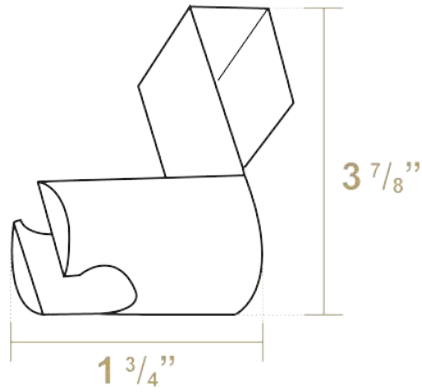

 Whitehaus®

WH771

**Mounting Holder Dimensions (H x L)**

**3 <sup>7</sup>/<sub>8</sub>" x 1 <sup>3</sup>/<sub>4</sub>"**

**Side Spray Dimensions (H x W)**

**4 <sup>1</sup>/<sub>2</sub>" x 2 <sup>5</sup>/<sub>8</sub>"**

\*installation available for  
toilet tanks and wall mounts\*

**Hose Length 60"**

**LIVE WITH STYLE!**