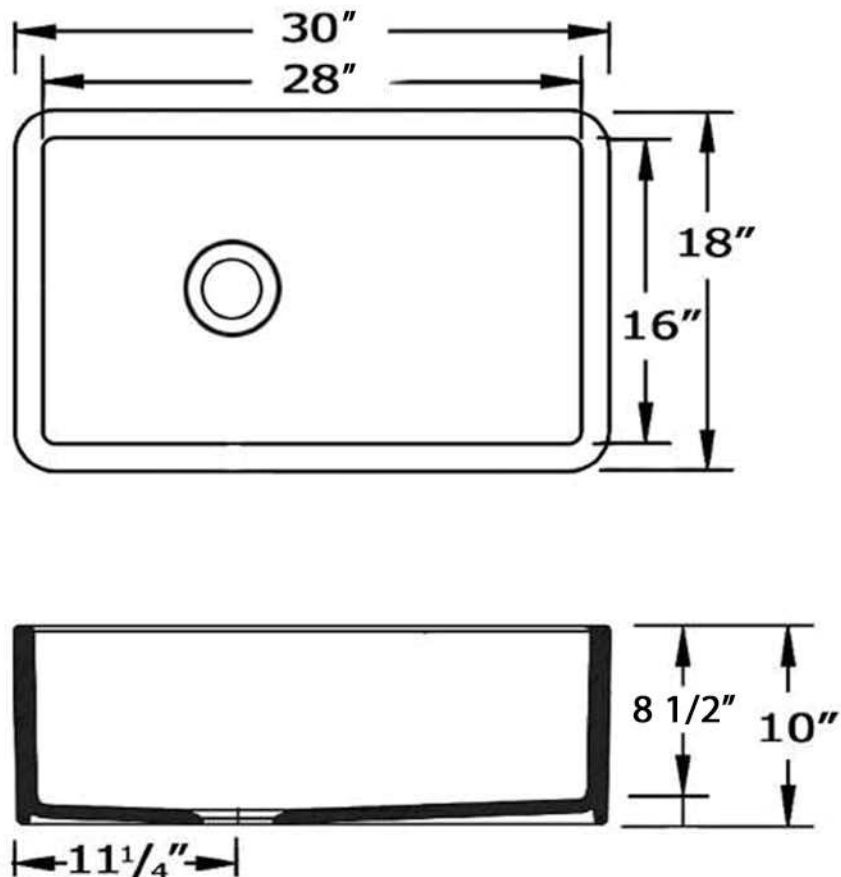

WH3018

As Whitehaus Collection® Farmhaus Fireclay Sinks are individually handmade, sink sizes can vary and all dimensions are approximate. We strongly recommend that your sink be supplied to your cabinetmaker prior to the fabrication of your kitchen cabinets and countertops. Cutouts are not to be made until they are checked against your sink. Whitehaus Collection® recommends the use of a protective grid in the bottom of the sink to avoid potential scuffing from heavy-duty cookware.