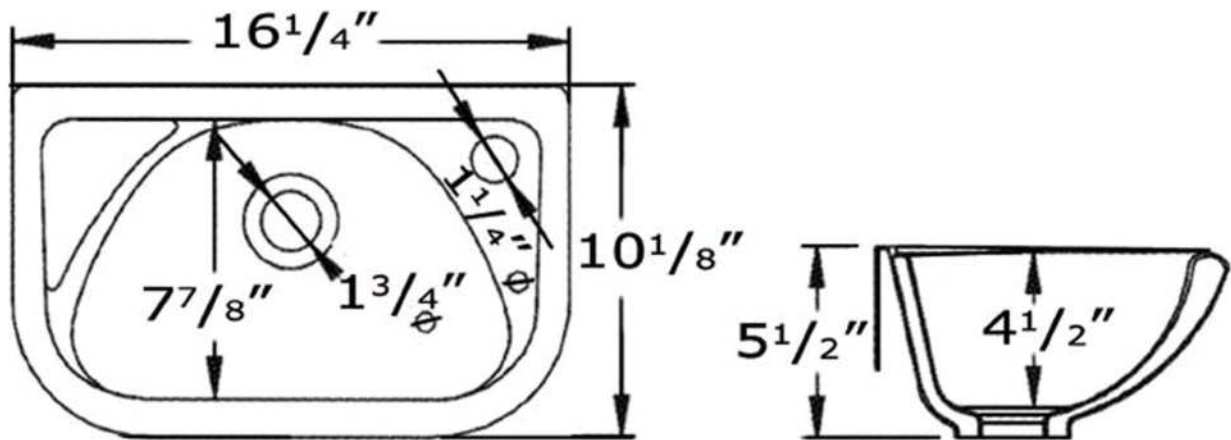

 Whitehaus®

WH1-102L

***Note: Faucet drilling on left side.**

LIVE WITH STYLE!

P.O. Box 26064, West Haven, CT USA 06516 • [P]: 203.479.8466 • [F]: 203.479.8477
[Toll Free Phone]: 800.527.6690 • [Toll Free Fax]: 800.694.4837 • info@WhitehausCollection.com