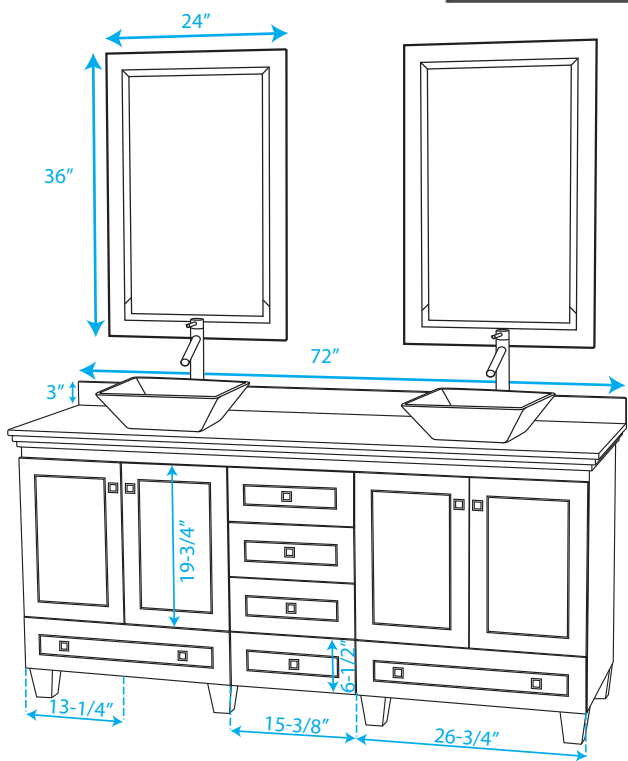

WYNDHAM COLLECTION

COUNTERTOP FOR VESSEL SINK

COUNTERTOP FOR UNDERMOUNT SINK

TOP VIEW OF VANITY CABINET

WC-CG8000-72