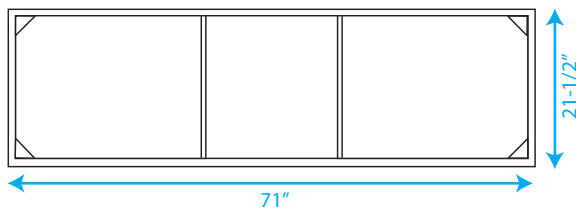

WYNDHAM COLLECTION

COUNTERTOP FOR VESSEL SINK

COUNTERTOP FOR UNDERMOUNT SINK

TOP VIEW OF VANITY CABINET

WC-CG8000-72