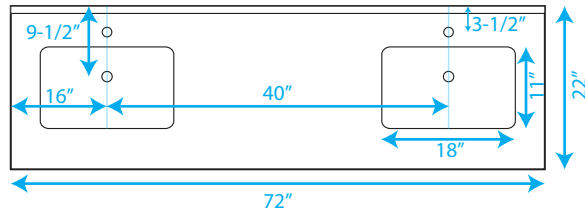

WYNDHAM COLLECTION

COUNTERTOP FOR VESSEL SINK

COUNTERTOP FOR UNDERMOUNT SINK

TOP VIEW OF VANITY CABINET

WC-CG8000-72