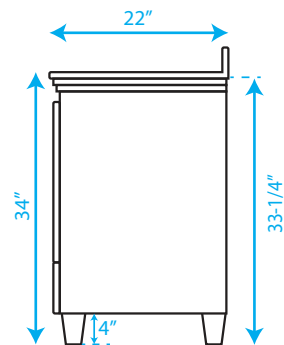

WYNDHAM COLLECTION

COUNTERTOP FOR VESSEL SINK

COUNTERTOP FOR UNDERMOUNT SINK

TOP VIEW OF VANITY CABINET

WC-CG8000-72