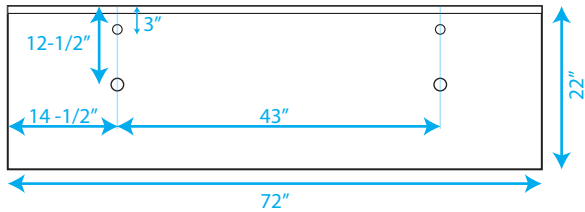

WYNDHAM COLLECTION

COUNTERTOP FOR VESSEL SINK

COUNTERTOP FOR UNDERMOUNT SINK

TOP VIEW OF VANITY CABINET

WC-CG8000-72