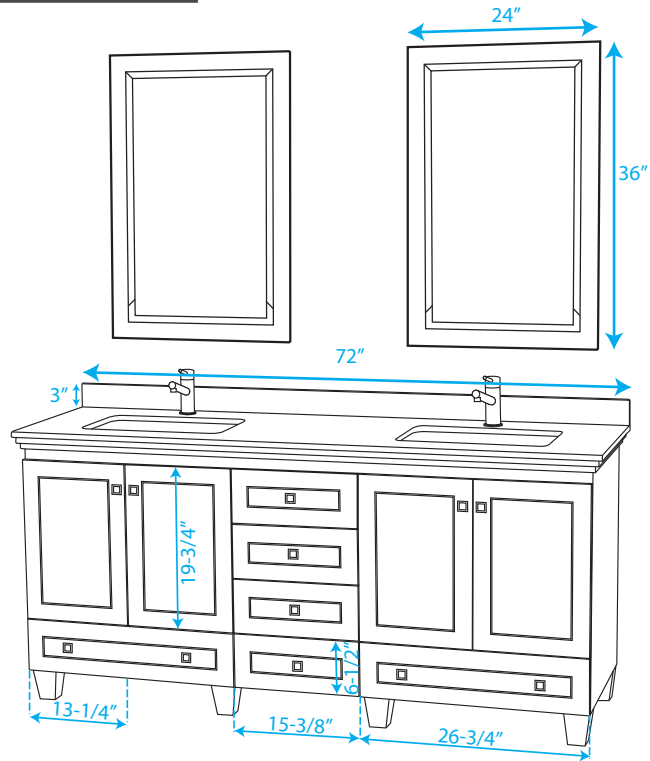

WYNDHAM COLLECTION

COUNTERTOP FOR VESSEL SINK

COUNTERTOP FOR UNDERMOUNT SINK

TOP VIEW OF VANITY CABINET

WC-CG8000-72