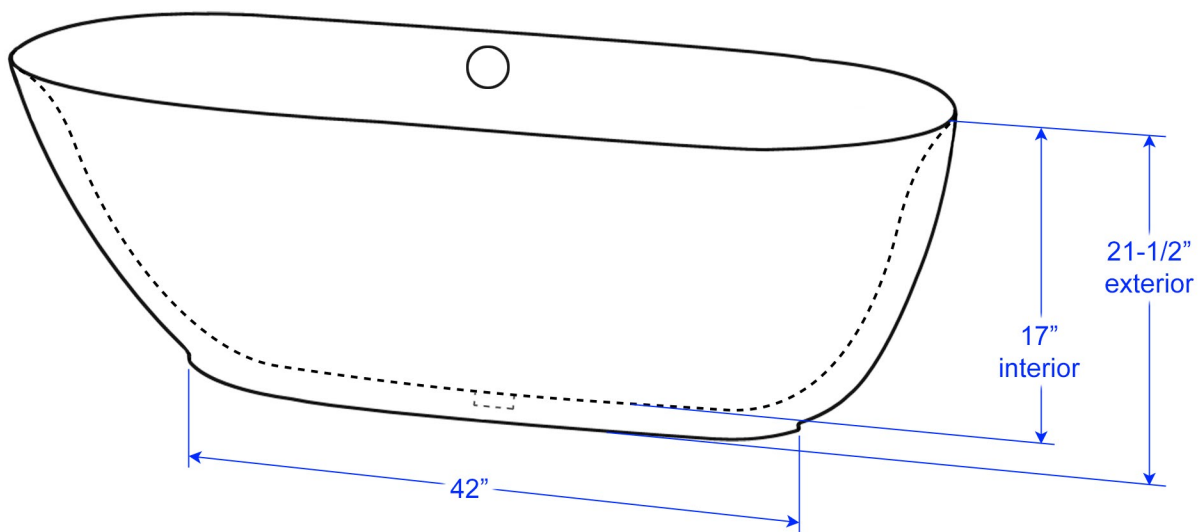

WYNDHAM COLLECTION

Exterior Size - 60"L x 29-1/4"W x 21-1/2"H
Interior Size - 56"L x 23"W x 17-1/2"H at top
Depth at Drain - 17-1/2"
Drain to Overflow - 11-1/4"
Maximum Fill - 39-1/2 Gallons
Note - All measurements are $\pm 1/2$ "

WC-BT1000-60