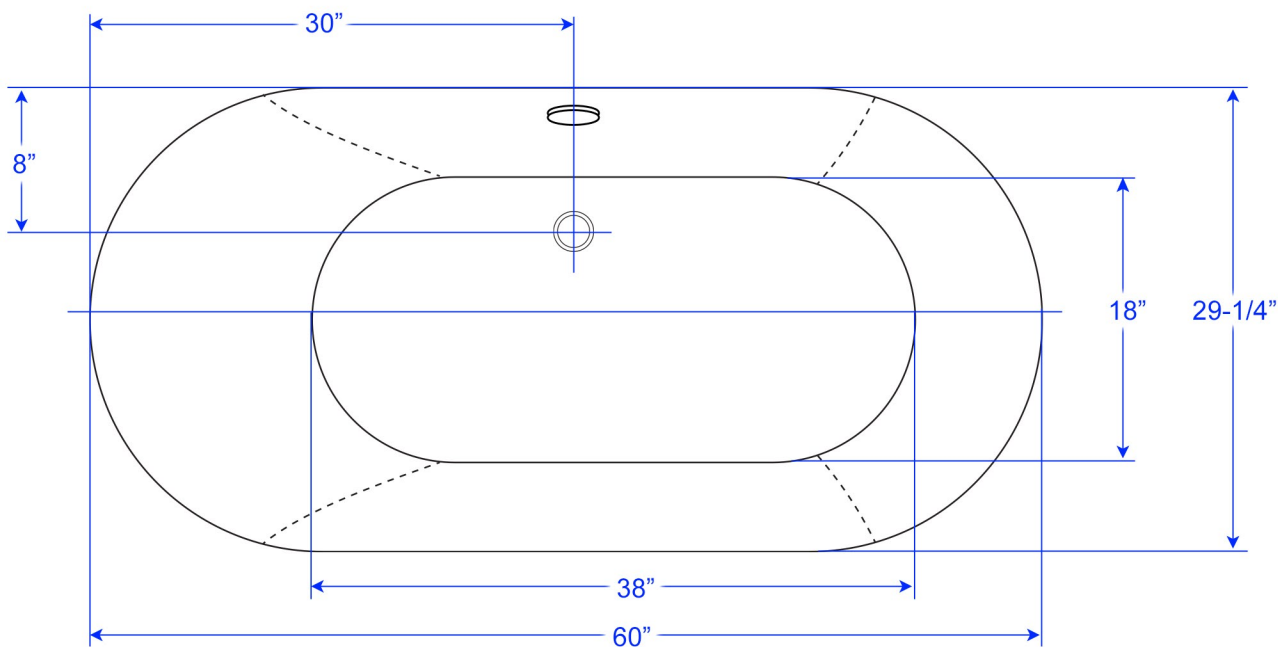

WYNDHAM COLLECTION

Exterior Size - 60"L x 29-1/4"W x 21-1/2"H
Interior Size - 56"L x 23"W x 17-1/2"H at top
Depth at Drain - 17-1/2"
Drain to Overflow - 11-1/4"
Maximum Fill - 39-1/2 Gallons
Note - All measurements are $\pm 1/2$ "

WC-BT1000-60