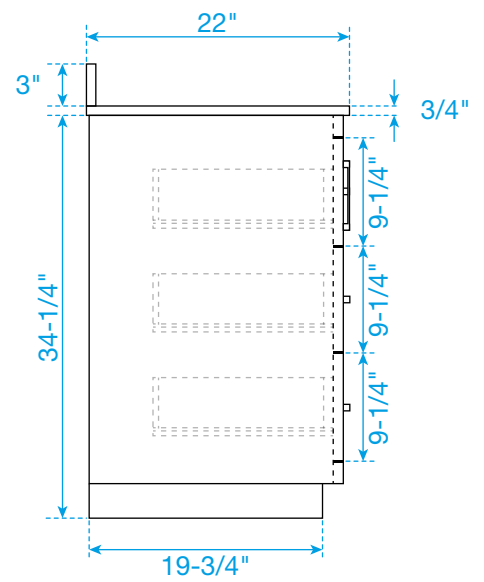

WYNDHAM COLLECTION

TOP VIEW OF VANITY CABINET

*Note: Due to high probability of breakage, the backsplash comes in two pieces, cut from the same piece. All measurements are $\pm 1/4$ ".

WC-1111-72-DBL

WYNDHAM COLLECTION

Side splash is reversible.
 Note: Due to high probability of breakage, the backsplash comes in two pieces, cut from the same piece. All measurements are $\pm 1/4"$.

WC-VCA-72-DBL-TOP