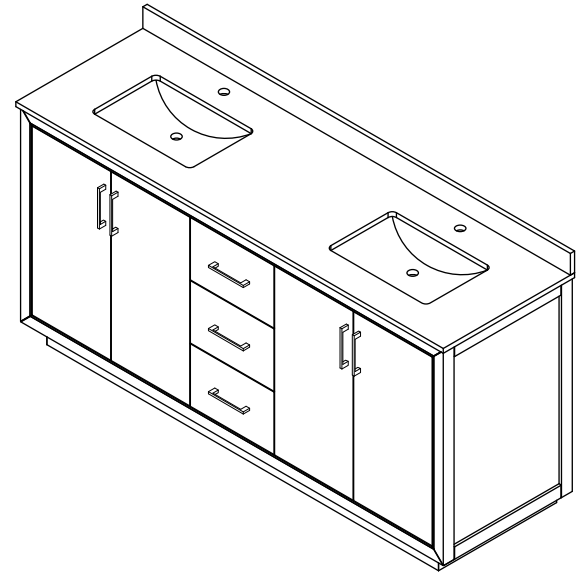

WYNDHAM COLLECTION

TOP VIEW OF VANITY CABINET

*Note: Due to high probability of breakage, the backsplash comes in two pieces, cut from the same piece. All measurements are $\pm 1/4$ ".

WC-1111-72-DBL

WYNDHAM COLLECTION

Side splash is reversible.
 Note: Due to high probability of breakage, the backsplash comes in two pieces, cut from the same piece. All measurements are $\pm 1/4"$.

WC-VCA-72-DBL-TOP