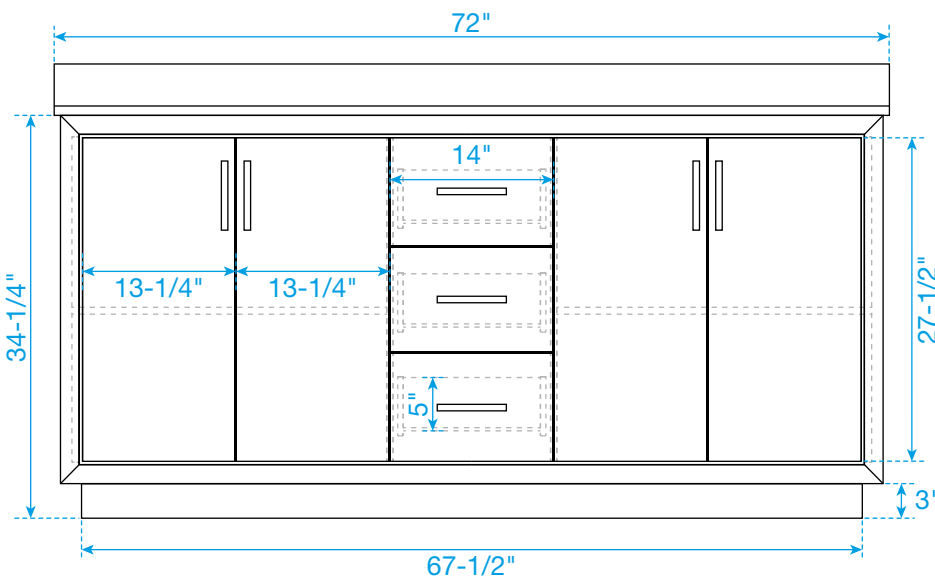

WYNDHAM COLLECTION

TOP VIEW OF VANITY CABINET

*Note: Due to high probability of breakage, the backsplash comes in two pieces, cut from the same piece. All measurements are $\pm 1/4$ ".

WC-1111-72-DBL

WYNDHAM COLLECTION

Side splash is reversible.
 Note: Due to high probability of breakage, the backsplash comes in two pieces, cut from the same piece. All measurements are $\pm 1/4"$.

WC-VCA-72-DBL-TOP