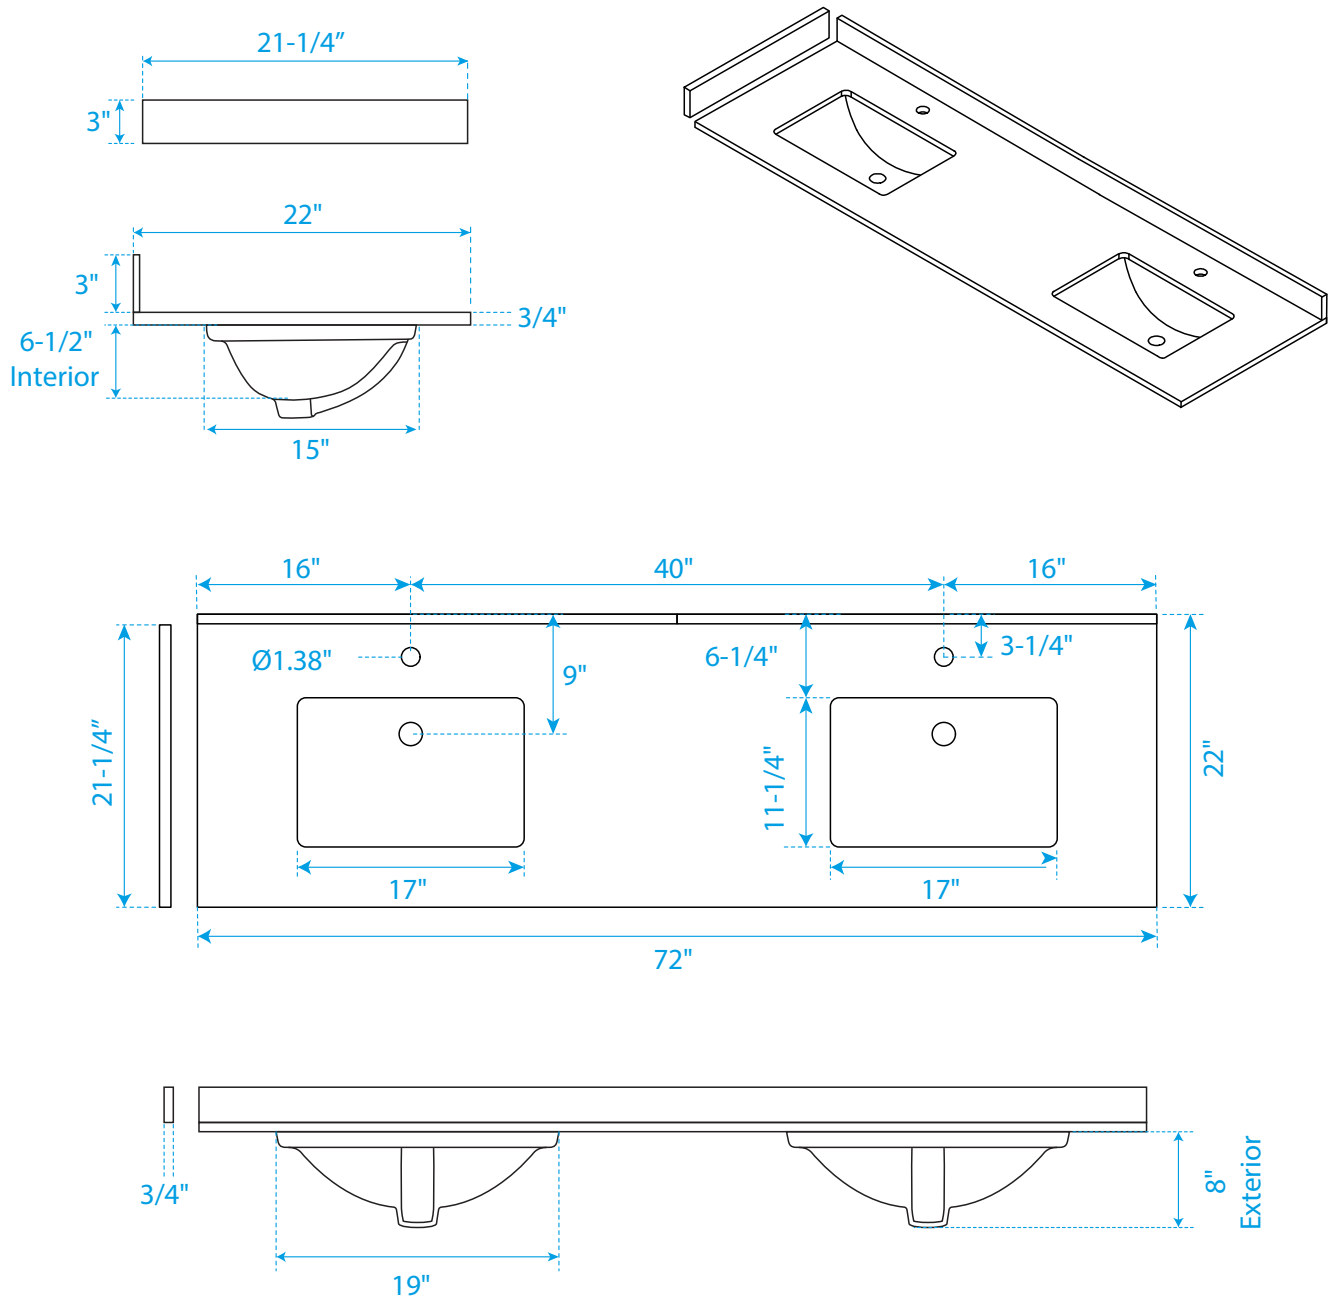

WYNDHAM COLLECTION

TOP VIEW OF VANITY CABINET

*Note: Due to high probability of breakage, the backsplash comes in two pieces, cut from the same piece. All measurements are $\pm 1/4$ ".

WC-1111-72-DBL

WYNDHAM COLLECTION

Side splash is reversible.
 Note: Due to high probability of breakage, the backsplash comes in two pieces, cut from the same piece. All measurements are $\pm 1/4"$.

WC-VCA-72-DBL-TOP