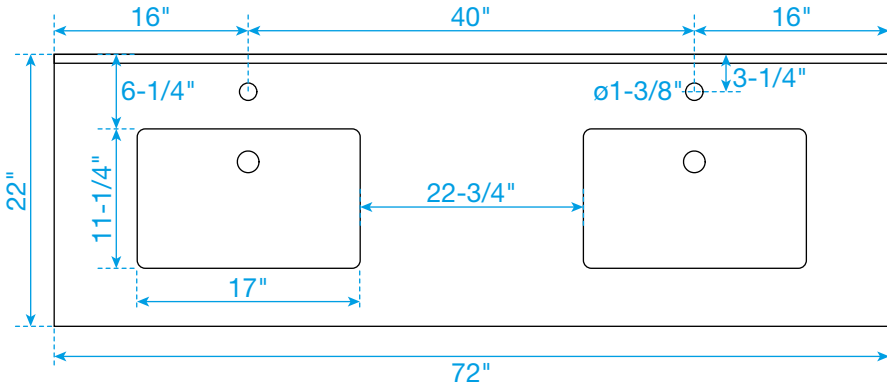

WYNDHAM COLLECTION

TOP VIEW OF VANITY CABINET

*Note: Due to high probability of breakage, the backsplash comes in two pieces, cut from the same piece. All measurements are $\pm 1/4$ ".

WC-1111-72-DBL

WYNDHAM COLLECTION

Side splash is reversible.
 Note: Due to high probability of breakage, the backsplash comes in two pieces, cut from the same piece. All measurements are $\pm 1/4"$.

WC-VCA-72-DBL-TOP