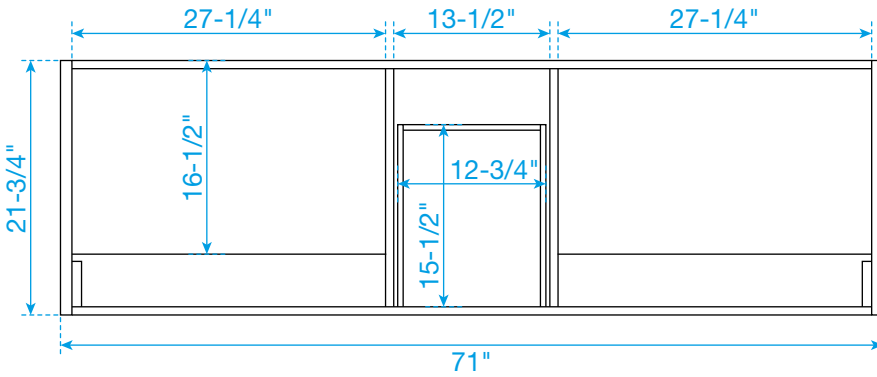

WYNDHAM COLLECTION

TOP VIEW OF VANITY CABINET

*Note: Due to high probability of breakage, the backsplash comes in two pieces, cut from the same piece. All measurements are $\pm 1/4$ ".

WC-1111-72-DBL

WYNDHAM COLLECTION

Side splash is reversible.
 Note: Due to high probability of breakage, the backsplash comes in two pieces, cut from the same piece. All measurements are $\pm 1/4"$.

WC-VCA-72-DBL-TOP